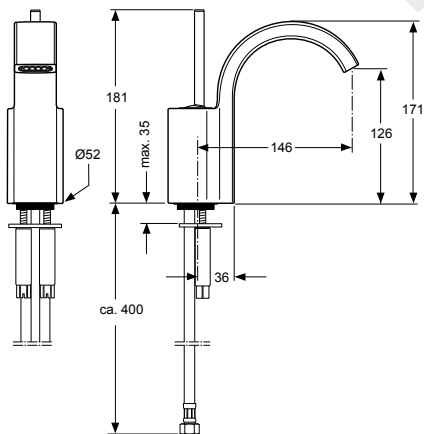

Produced since: Jan. 2003

Single lever Lavy with pop-up waste chrome
A5330AA

Single lever Lavy with out pop-up waste chrome
A5331AA

Replace XX with the appropriate finish code
chrome = AA, platinum-nickel = JB

Example spare part order:
A 860 602 AA in chrome
A 860 602 JB in plat.-nickel

Pos.	Description	Part-Number	Qty.	Pos.	Description	Part-Number	Qty.
1	Basin spout Glance with Logo			14	Bolt M6 x 71		
2	Aerator until Okt. 2008	A 860 600 AP	1 pcs	15	Pull knob	A 960 005 XX	1 pcs
2a	Aerator since Nov. 2008	A 962 294 NU	1 pcs	16	Lift rod joint	A 960 092 NU	1 pcs
3	Screw f. spout fixation	A 960 201 XX	1 pcs	17	Inox pin 3 x 10 - DIN 474		
4	Slip ring	A 860 601 NU	1 pcs	18	Plastic base		
5	Handle	A 860 602 XX	1 pcs	19	Screw M3 x 10		
6	Handle screw M5x5	A 961 268 NU	1 pcs.	20	Fixation set	A 960 093 NU	1 Set
7	clamping ring			21	Lift rod	A 960 016 NU	1 pcs
8	O - ring Ø 34,59 x 2,62	A 860 604 NU	1 pcs	22	Flex. hose G3/8 - M10x1	A 963 600 NU	1 pcs
9	Screw M4	A 960 017 NU	1 pcs	23	Bracket	A 961 172 NU	1 pcs
10	O - ring Ø 34,59 x 2,62	A 860 604 NU	1 pcs	24	Pop-up waste complete	A 961 230 XX	1 pcs
11	Cartridge MP Joy Stick	A 962 105 NU	1 pcs	29	Flow limiter 6l/min	A 860 615 NU	1 pcs
12	Bottom part (body)			30	Membrane		
13	O - ring Ø 37,77 x 2,62	A 860 607 NU	1 pcs		since Febr. 2008	A 960 681 NU	1 pcs