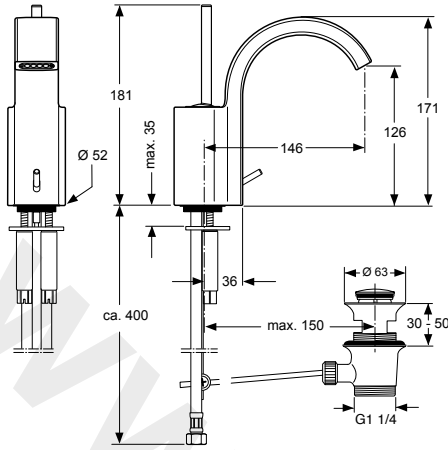

Produced since: Jan. 2003

Single lever Lavy with pop-up waste chrome
A5330AA

Single lever Lavy with out pop-up waste chrome
A5331AA

Replace XX with the appropriate finish code
chrome = AA, platinum-nickel = JB

Example spare part order:
A 860 602 AA in chrome
A 860 602 JB in plat.-nickel

Pos.	Description	Part-Number	Qty.	Pos.	Description	Part-Number	Qty.
1	Basin spout Glance with Logo			14	Bolt M6 x 71		
2	Aerator until Okt. 2008	A 860 600 AP	1 pcs	15	Pull knob	A 960 005 XX	1 pcs
2a	Aerator since Nov. 2008	A 962 294 NU	1 pcs	16	Lift rod joint	A 960 092 NU	1 pcs
3	Screw f. spout fixation	A 960 201 XX	1 pcs	17	Inox pin 3 x 10 - DIN 474		
4	Slip ring	A 860 601 NU	1 pcs	18	Plastic base		
5	Handle	A 860 602 XX	1 pcs	19	Screw M3 x 10		
6	Handle screw M5x5	A 961 268 NU	1 pcs.	20	Fixation set	A 960 093 NU	1 Set
7	clamping ring			21	Lift rod	A 960 016 NU	1 pcs
8	O - ring Ø 34,59 x 2,62	A 860 604 NU	1 pcs	22	Flex. hose G3/8 - M10x1	A 963 600 NU	1 pcs
9	Screw M4	A 960 017 NU	1 pcs	23	Bracket	A 961 172 NU	1 pcs
10	O - ring Ø 34,59 x 2,62	A 860 604 NU	1 pcs	24	Pop-up waste complete	A 961 230 XX	1 pcs
11	Cartridge MP Joy Stick	A 962 105 NU	1 pcs	29	Flow limiter 6l/min	A 860 615 NU	1 pcs
12	Bottom part (body)			30	Membrane		
13	O - ring Ø 37,77 x 2,62	A 860 607 NU	1 pcs		since Febr. 2008	A 960 681 NU	1 pcs