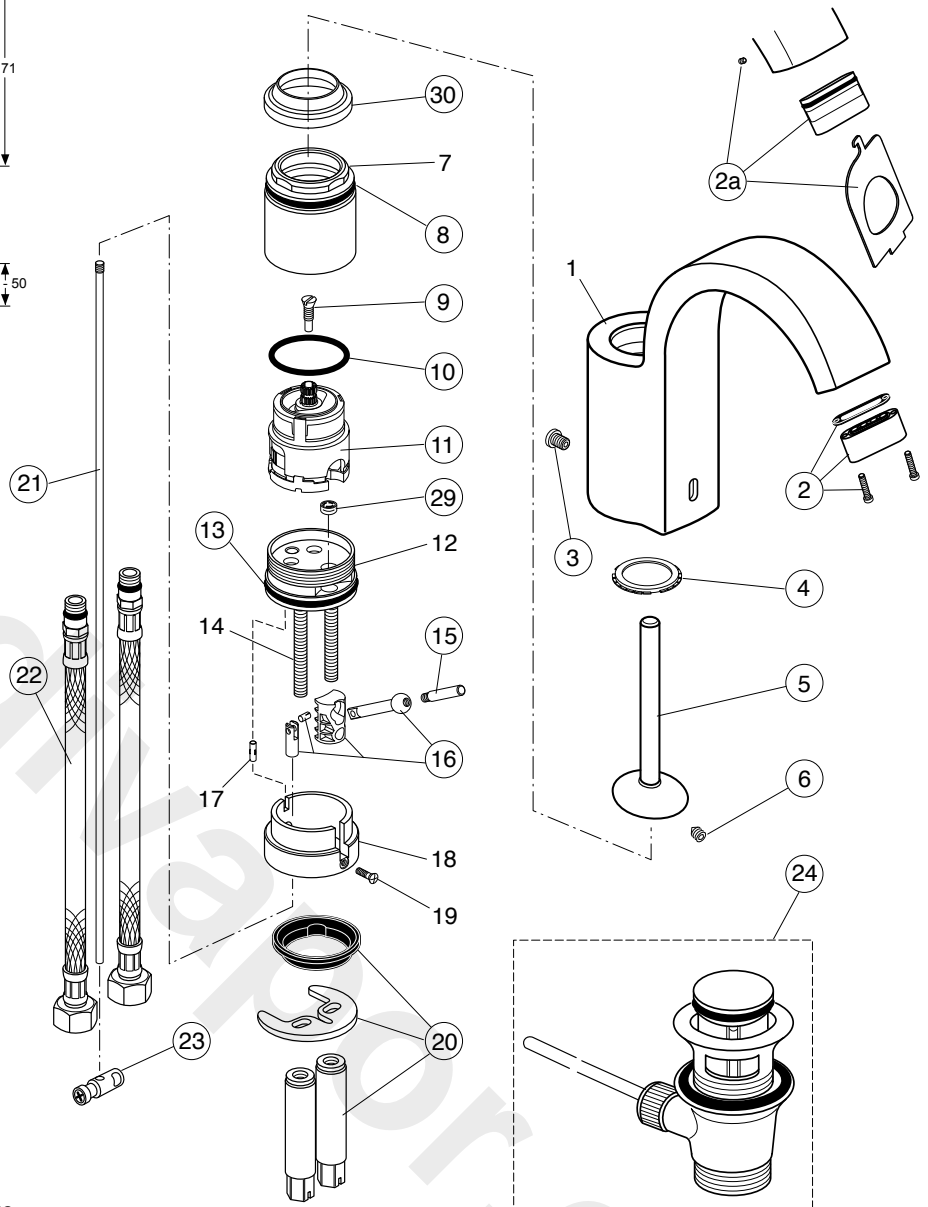

Produced since: Jan. 2003

Single lever Lavy with pop-up waste chrome
A5330AA

Single lever Lavy with out pop-up waste chrome
A5331AA

Replace XX with the appropriate finish code
chrome = AA, platinum-nickel = JB

Example spare part order:
A 860 602 AA in chrome
A 860 602 JB in plat.-nickel

Pos.	Description	Part-Number	Qty.	Pos.	Description	Part-Number	Qty.
1	Basin spout Glance with Logo			14	Bolt M6 x 71		
2	Aerator until Okt. 2008	A 860 600 AP	1 pcs	15	Pull knob	A 960 005 XX	1 pcs
2a	Aerator since Nov. 2008	A 962 294 NU	1 pcs	16	Lift rod joint	A 960 092 NU	1 pcs
3	Screw f. spout fixation	A 960 201 XX	1 pcs	17	Inox pin 3 x 10 - DIN 474		
4	Slip ring	A 860 601 NU	1 pcs	18	Plastic base		
5	Handle	A 860 602 XX	1 pcs	19	Screw M3 x 10		
6	Handle screw M5x5	A 961 268 NU	1 pcs.	20	Fixation set	A 960 093 NU	1 Set
7	clamping ring			21	Lift rod	A 960 016 NU	1 pcs
8	O - ring Ø 34,59 x 2,62	A 860 604 NU	1 pcs	22	Flex. hose G3/8 - M10x1	A 963 600 NU	1 pcs
9	Screw M4	A 960 017 NU	1 pcs	23	Bracket	A 961 172 NU	1 pcs
10	O - ring Ø 34,59 x 2,62	A 860 604 NU	1 pcs	24	Pop-up waste complete	A 961 230 XX	1 pcs
11	Cartridge MP Joy Stick	A 962 105 NU	1 pcs	29	Flow limiter 6l/min	A 860 615 NU	1 pcs
12	Bottom part (body)			30	Membrane		
13	O - ring Ø 37,77 x 2,62	A 860 607 NU	1 pcs		since Febr. 2008	A 960 681 NU	1 pcs