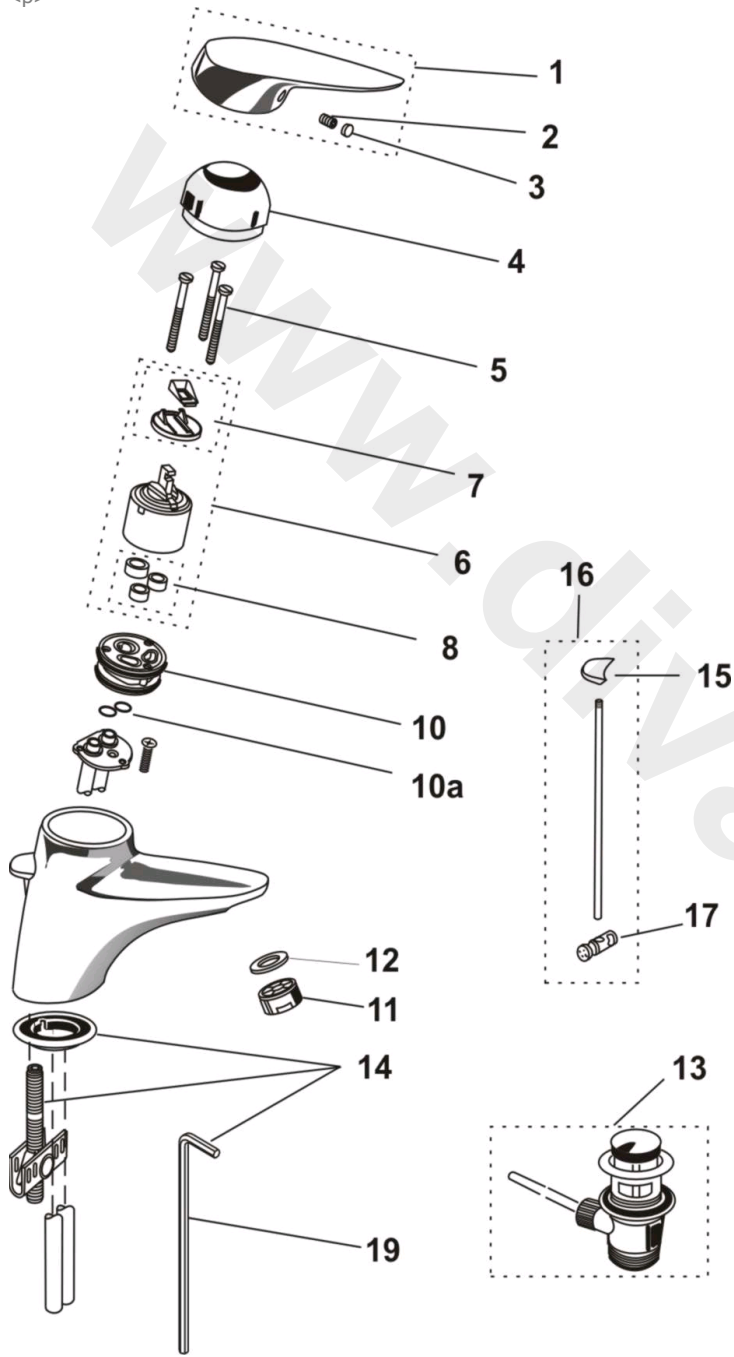

<p>

<b>Ref.</b>	<b>Description</b>	<b>Part No.</b>
1	Ceramix single lever handle	A960807AA
2	Grub screw	A963309NU
3	Index button	A963054NU
4	Shroud	A963817AA
5	Cartridge screws M4 x 45.5	A963333NU
6	CX single lever cartridge UK	E960679NU
7	CLICK mechanism	A860700NU
8	Cartridge seals	A961155NU
10	Port adaptor o-rings	A961338NU
10a	Port adaptor inlet seals 10.0 x 2.5	A963788NU
11	Flow straightener	A961625AA
11a	Aerator	A960321AA
13	Pop-up waste	E950612AA
13a	Pop-up plug	A961226AA
14	Fixing kit	A960949NU
14a	Deck sealing washer	A960123NU
15	Pop-up knob	A963819AA
16	Pop-up rod, knob and clamp ??????	A963820AA
17	Clamp for pop-up rod	A963404NU
19	Allen key	E960016NU

**NB -- colour/finish options**

Chrome = AA

www.divapor.com