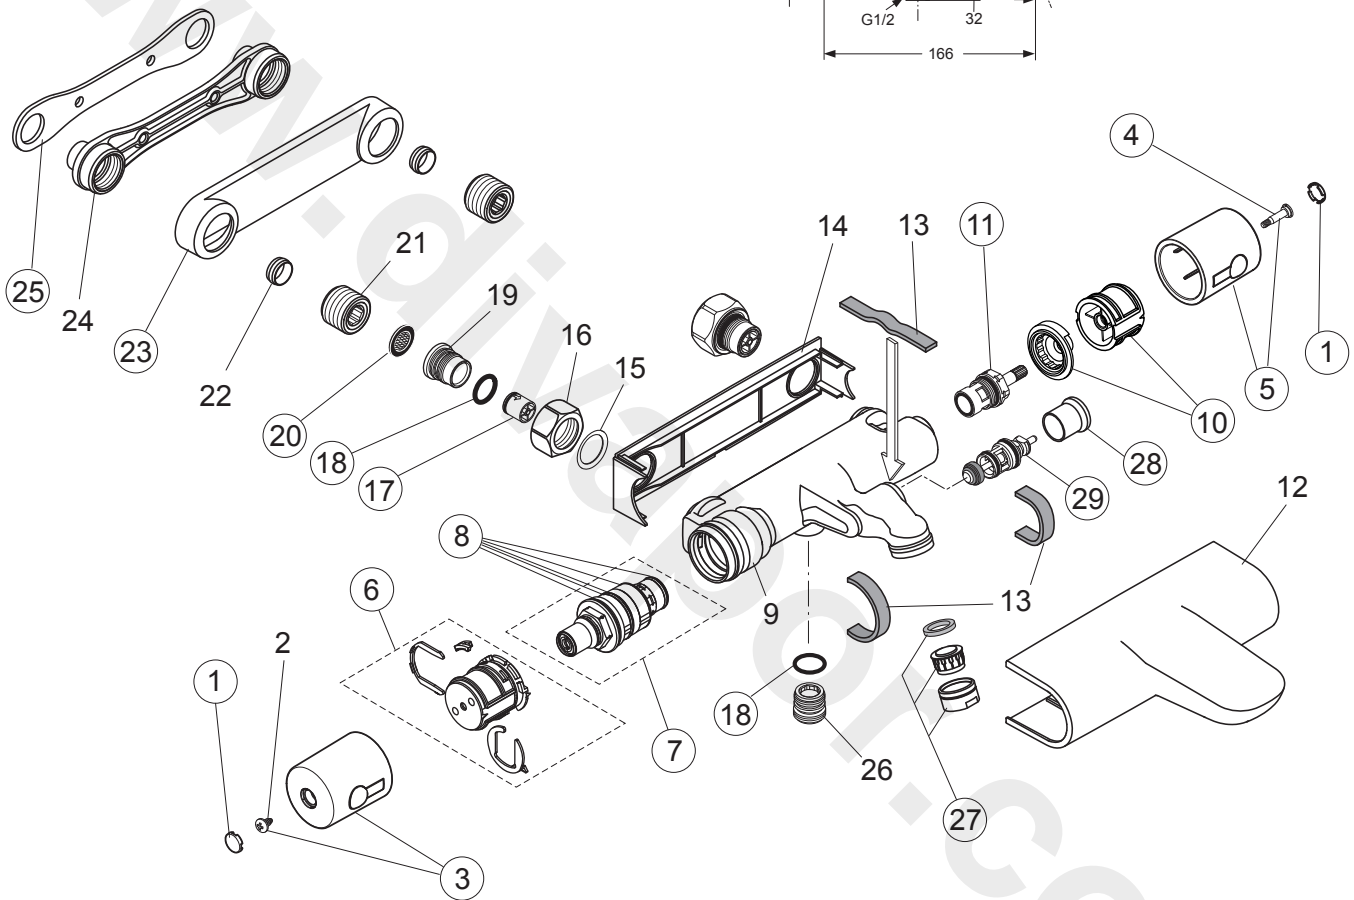

Produced from: July 2010

Bath/Shower Thermostat
chrome **A5634AA**

Pos.	Description	Part-Number	Qty.	Pos.	Description	Part-Number	Qty.
1	Cap for handle	A 962 361 LJ	1 Set	17	Non-return valve DW15	A 962 594 NU	2 pcs
2	Screw Ejot PT KB50x10			18	O - ring Ø 17 x 2	A 961 810 NU	2 pcs
3	Handle for Temperature	A 962 232 AA	1 pcs	19	Seat M20 x 1 left thread		
4	Screw M4 L=23,5	A 962 998 NU	2 pcs	20	Fibre / Filter Ø24x15x2,4	A 962 595 NU	2 pcs
5	Handle for Volume control	A 962 233 AA	1 pcs	21	Connector G3/4		
6	Temp. adjustment compl.	A 963 427 NU	1 Set	22	Compression ring		
7	Thermostatic Cartridge	A 962 229 NU	1 pcs	23	Shroud f. wall mounted kit	B 960 722 AA	2 pcs
8	Repair-Set Cartridge	A 962 230 NU	1 Set	24	Brass wall plate		
9	Body for Bath/shower			25	Gasket	B 960 721 NU	1 pcs
10	Handle insert + stopring	A 963 432 NU	1 Set	26	Nipple G1/2 for shower		
11	Headwork (Cartridge)	A 963 400 NU	1 pcs	27	Aerator M24x1 -C-	A 961 132 AA	1 pcs
12	Cover for B/S 150mm			28	Pull knob	A 963 537 AA	1 pcs
13	Sealing stripes			29	Diverter complete	A 960 575 AA	1 pcs
14	Back plate (frame)						
15	Ring (Clip)						
16	Coupling nut G3/4 - SW30						