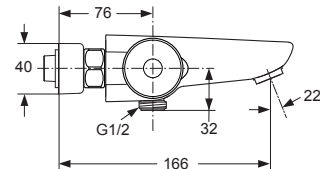

Produced from: July 2010

Bath/Shower Thermostat
chrome **A5634AA**

Pos.	Description	Part-Number	Qty.	Pos.	Description	Part-Number	Qty.
1	Cap for handle	A 962 361 LJ	1 Set	17	Non-return valve DW15	A 962 594 NU	2 pcs
2	Screw Ejot PT KB50x10			18	O - ring Ø 17 x 2	A 961 810 NU	2 pcs
3	Handle for Temperature	A 962 232 AA	1 pcs	19	Seat M20 x 1 left thread		
4	Screw M4 L=23,5	A 962 998 NU	2 pcs	20	Fibre / Filter Ø24x15x2,4	A 962 595 NU	2 pcs
5	Handle for Volume control	A 962 233 AA	1 pcs	21	Connector G3/4		
6	Temp. adjustment compl.	A 963 427 NU	1 Set	22	Compression ring		
7	Thermostatic Cartridge	A 962 229 NU	1 pcs	23	Shroud f. wall mounted kit	B 960 722 AA	2 pcs
8	Repair-Set Cartridge	A 962 230 NU	1 Set	24	Brass wall plate		
9	Body for Bath/shower			25	Gasket	B 960 721 NU	1 pcs
10	Handle insert + stopring	A 963 432 NU	1 Set	26	Nipple G1/2 for shower		
11	Headwork (Cartridge)	A 963 400 NU	1 pcs	27	Aerator M24x1 -C-	A 961 132 AA	1 pcs
12	Cover for B/S 150mm			28	Pull knob	A 963 537 AA	1 pcs
13	Sealing stripes			29	Diverter complete	A 960 575 AA	1 pcs
14	Back plate (frame)						
15	Ring (Clip)						
16	Coupling nut G3/4 - SW30						