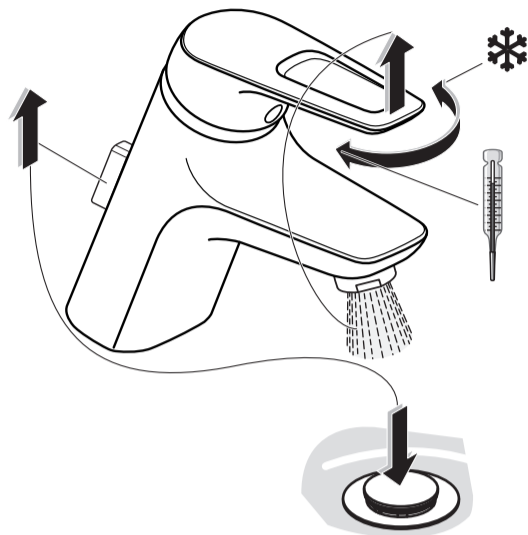

P	T	°C	1	2	3	4	5	6	7	8
			°C	°C	°C	°C	°C	°C	°C	°C
0,3 MPa 3 bar	50°C	15°C	47,4	47	44,5	39,9	35,7	33,9	30,7	29,6
	65°C	15°C	61,3	60,7	57,2	50,6	44,6	41,9	37,4	35,9
	85°C	15°C	79,8	79	74	64,8	56,4	52,7	46,3	44,3