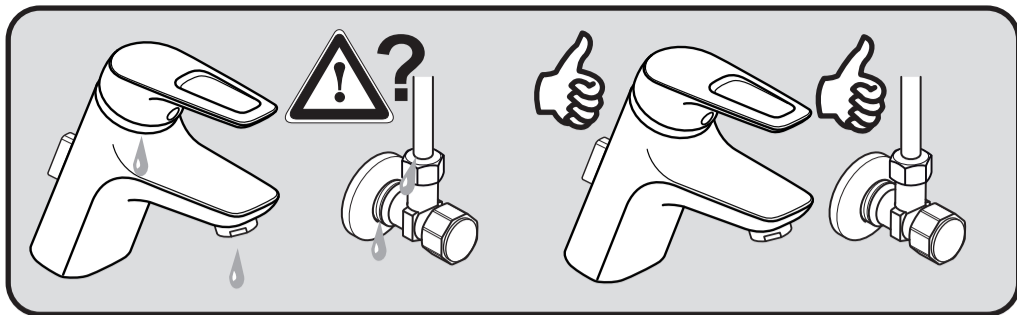

P	T	°C	1	2	3	4	5	6	7	8
			°C	°C	°C	°C	°C	°C	°C	°C
0,3 MPa 3 bar	50°C	15°C	47,4	47	44,5	39,9	35,7	33,9	30,7	29,6
	65°C	15°C	61,3	60,7	57,2	50,6	44,6	41,9	37,4	35,9
	85°C	15°C	79,8	79	74	64,8	56,4	52,7	46,3	44,3