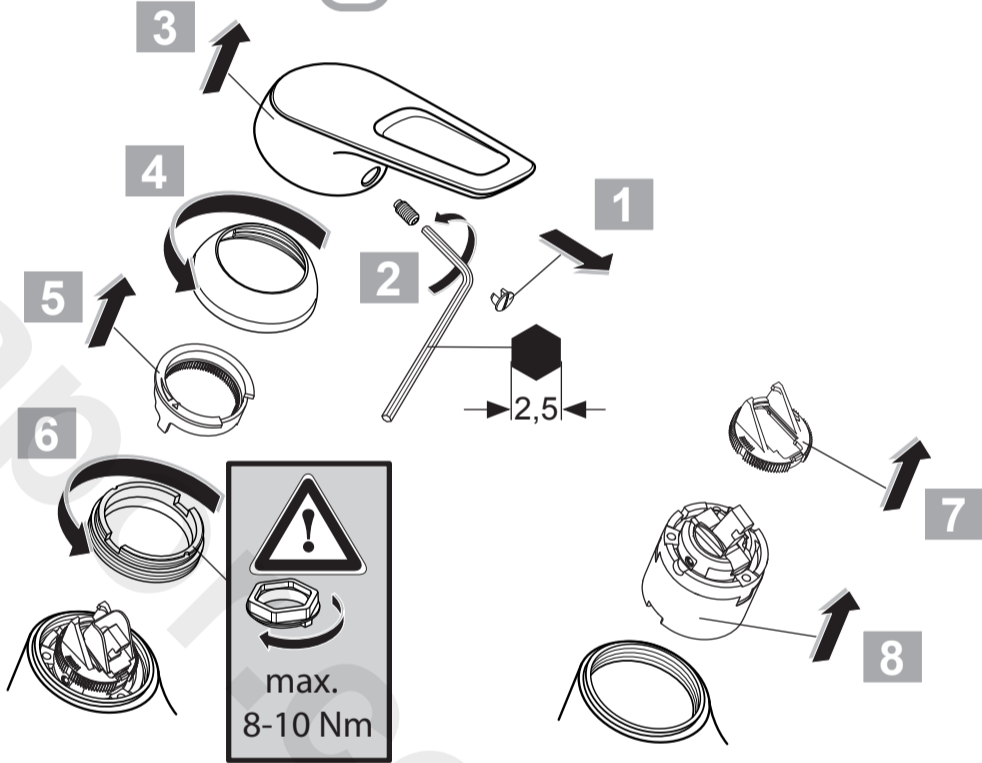

P	T	°C	1	2	3	4	5	6	7	8
			°C	°C	°C	°C	°C	°C	°C	°C
0,3 MPa 3 bar	50°C	15°C	47,4	47	44,5	39,9	35,7	33,9	30,7	29,6
	65°C	15°C	61,3	60,7	57,2	50,6	44,6	41,9	37,4	35,9
	85°C	15°C	79,8	79	74	64,8	56,4	52,7	46,3	44,3