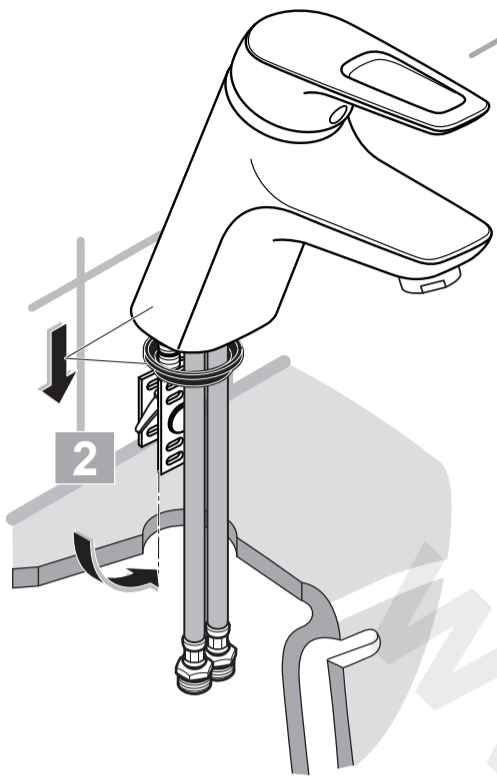

P	T	°C	1	2	3	4	5	6	7	8
			°C	°C	°C	°C	°C	°C	°C	°C
0,3 MPa 3 bar	50°C	15°C	47,4	47	44,5	39,9	35,7	33,9	30,7	29,6
	65°C	15°C	61,3	60,7	57,2	50,6	44,6	41,9	37,4	35,9
	85°C	15°C	79,8	79	74	64,8	56,4	52,7	46,3	44,3