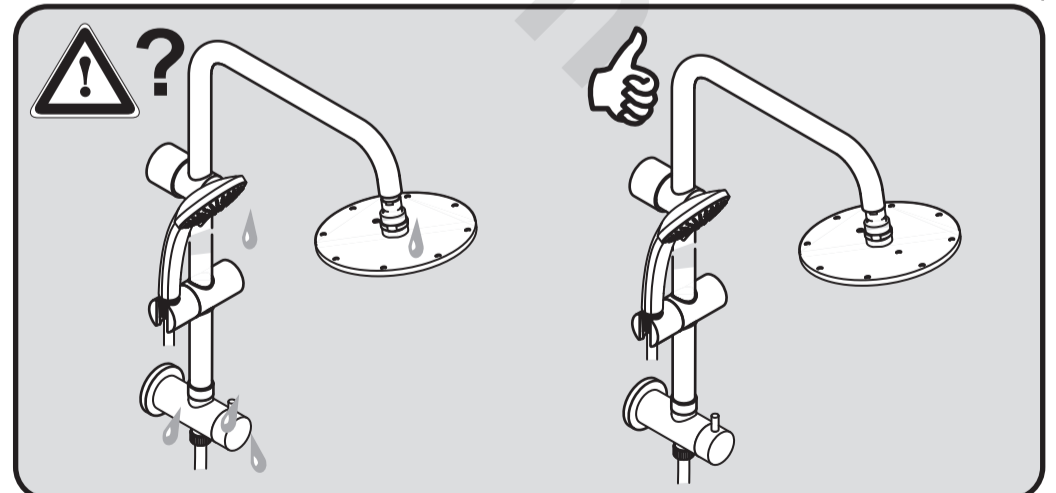

IDEALDUO
A 5691 ..

0917 / A 866 430
 (+ A 865 612)
 Made in Germany

Ideal Standard International NV
 Corporate Village - Gent Building
 Da Vincilaan 2
 1935 Zaventem
 Belgium

www.idealstandardinternational.com