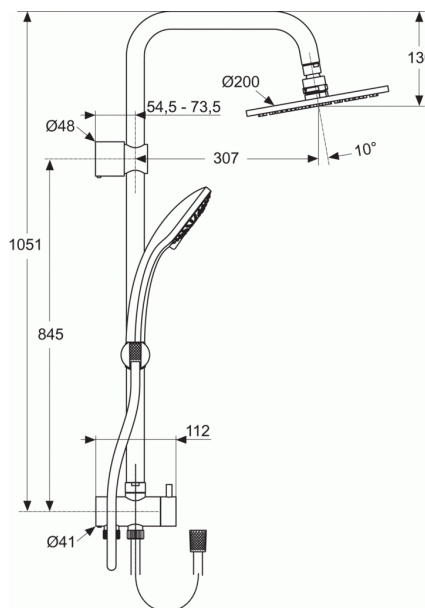

### Exposed Shower System Application (Without Fitting)

Shower system:

Two way Ceramic diverter in brass body

Adjustable solid wall bracket

Bended arm fixed to the wall bracket

3 function handspray

Handspray head size 100 mm

8 l/min flow restrictor

Shower head size Ø 200 mm

12 l/min flow restrictor

Wall bracket

1051 mm shower pipe Ø 25 mm + slider

1750 mm Idealflex hose

0.5 m Idealflex hose (connection to fitting)

Chrome finish

Without fitting

### RECOMMENDED

Extension shower bar 150 mm

A860873