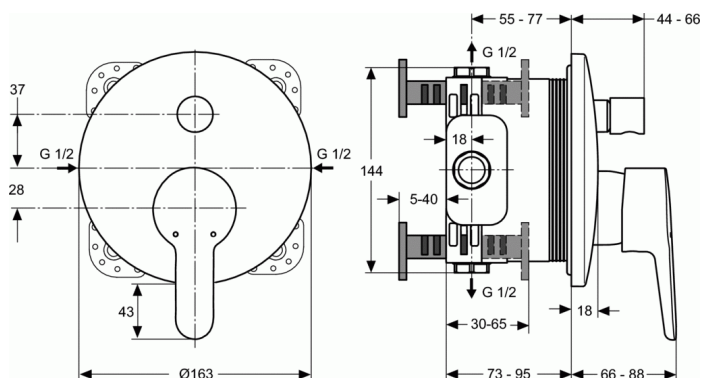

CONNECT BLUE

Built-in bath & shower mixer

Built-in bath & shower mixer

Kit 2 (external part)
 47 mm IS cartridge with hot water limiter, with Click
 Without accessories
 Metal handle with red and blue indicator
 Plastic escutcheon
 Automatic diverter
 Comply with EN817
 To be used only in combination with: A1000NU Kit 1 (internal part)

Necessary equipment:
 EASY-BOX universal built-in Kit 1 (A1000NU)

REQUIRED

EASY-BOX universal built-in KIT1 A1000

RECOMMENDED

Extension kit A960704
 Extension kit A962476
 Wall elbow B9448
 M1 Shower Set, 1-functional, 100 mm diameter B9451