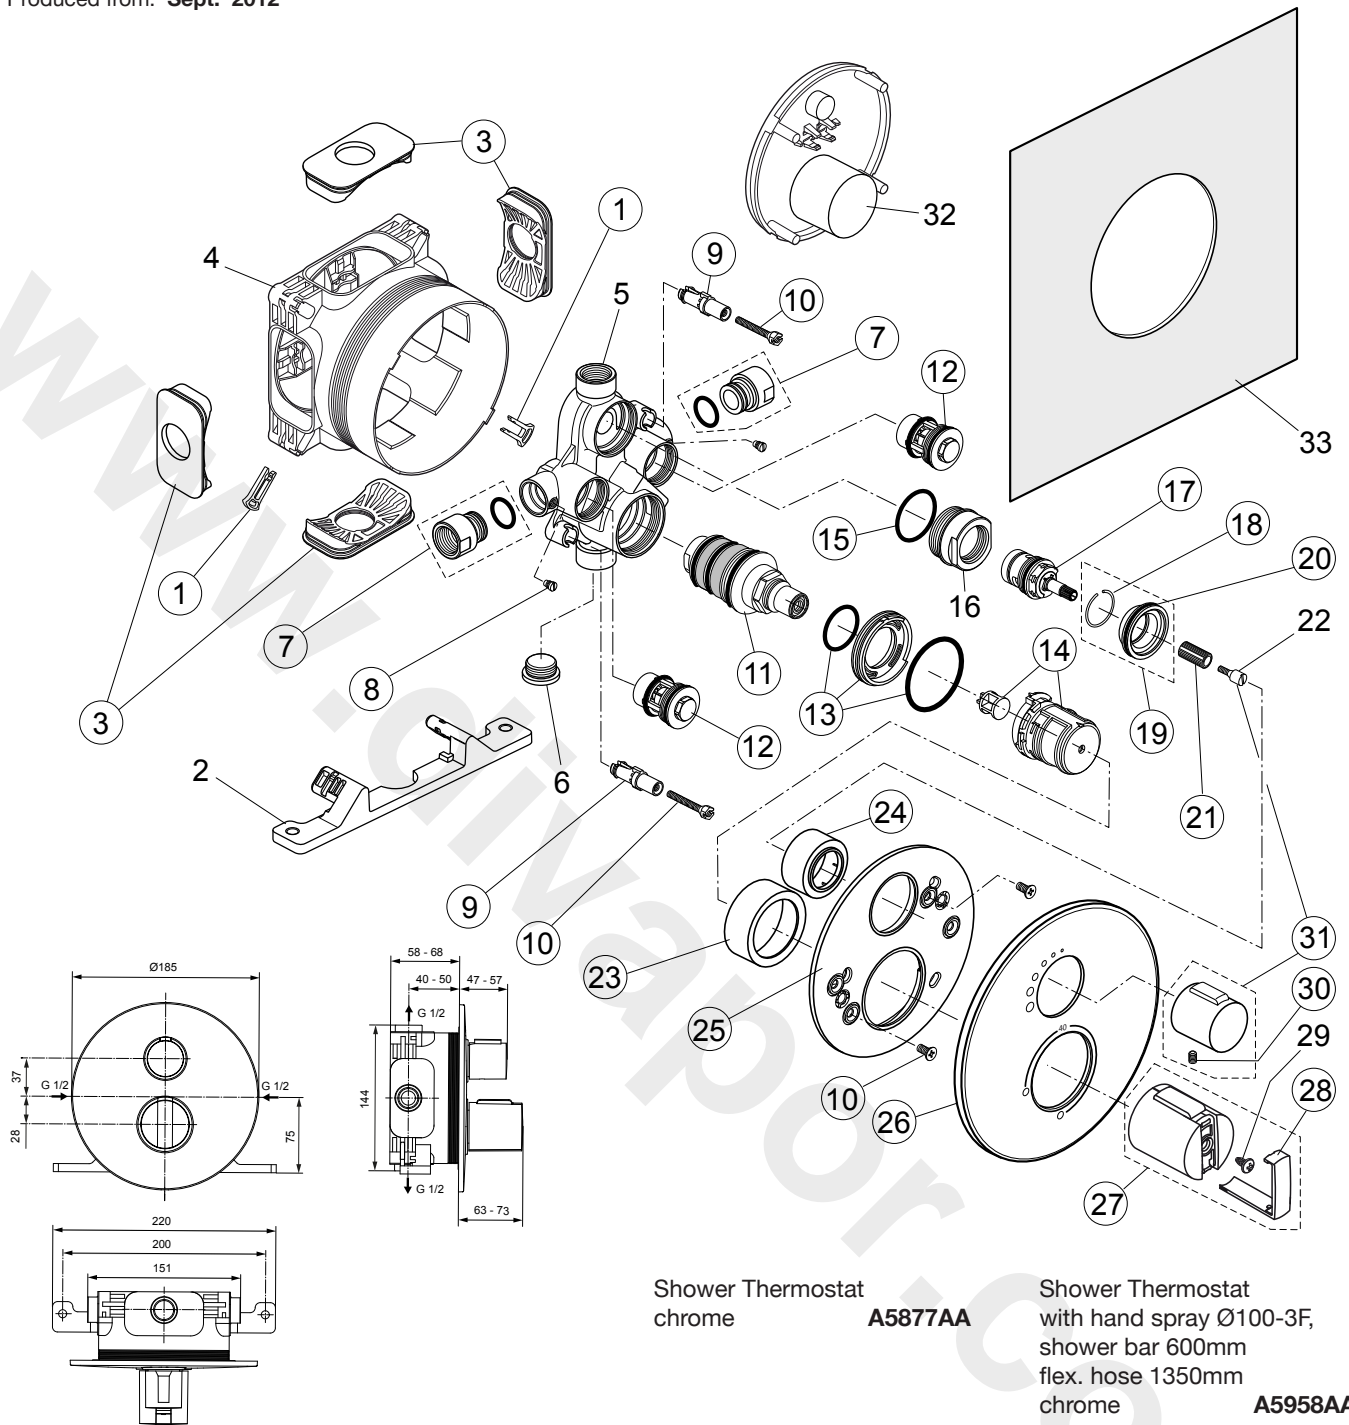

Easy-Box Slim A5877.. A5958..

Produced from: Sept. 2012

Shower Thermostat
chrome **A5877AA**

Shower Thermostat
with hand spray Ø100-3F,
shower bar 600mm
flex. hose 1350mm
chrome **A5958AA**

Pos.	Description	Part-Number	Qty.	Pos.	Description	Part-Number	Qty.
1	Adjustment lock	A 963 131 NU*	1 Set	18	Snap ring	A 962 368 NU	1 pcs
2	Fixation Built-in Box			19	Holder f. escutcheon Vol.	F 960 909 NU	1 Set
3	Side sealing	A 963 132 NU	1 Set	20	O - ring Ø 34 x 2	A 960 183 NU	2 pcs
4	Built-in box			21	Handle insert	A 963 196 NU	2 pcs
5	Body Thermostat with Volume control			22	Fixation screw M4 / Ø8 / 22,5		
6	Plug G1/2			23	Cover / Cap Temperature	F 960 910 AA	1 pcs
7	Connection nipple cpl.	F 960 899 NU	1 pcs	24	Cover / Cap Volume Contr.	F 960 911 AA	1 pcs
8	Thread pin M5 x 5,5	A 961 183 NU	1 pcs	25	Escutcheon holder compl.	F 960 912 NU	1 pcs
9	Adapter screw	F 960 903 NU	2 pcs	26	Escutcheon Temp./Volume	F 960 913 AA	1 pcs
10	Screw set complete	F 960 904 NU*	1 Set	27	Temperature handle cpl.	A 962 880 AA	1 pcs
11	Thermostat cartridge	F 960 905 NU	1 pcs	28	Handle cover	A 962 878 AA*	1 pcs
12	None-return valve DN20	F 960 906 NU	1 pcs	29	Ejot-PT Screw KB50x10		
13	Holder f. escutcheon Temp.	F 960 907 NU	1 Set	30	Thread pin M5 x 8 DIN913	A 960 229 NU	1 pcs
14	Temp.-adjustment compl.	F 960 908 NU	1 pcs	31	Volume handle + pos. 22	F 960 914 AA	1 pcs
15	O - ring Ø 31,47 x 1,78	A 963 154 NU	1 pcs	32	Cover for built-in box		
16	Thread ring M36 x 1,5			33	Sealing fleece		
17	Headwork G3/4 - 90°	A 960 898 NU	1 pcs				

* Universal-Set - not all parts are needed

Slim

Slim