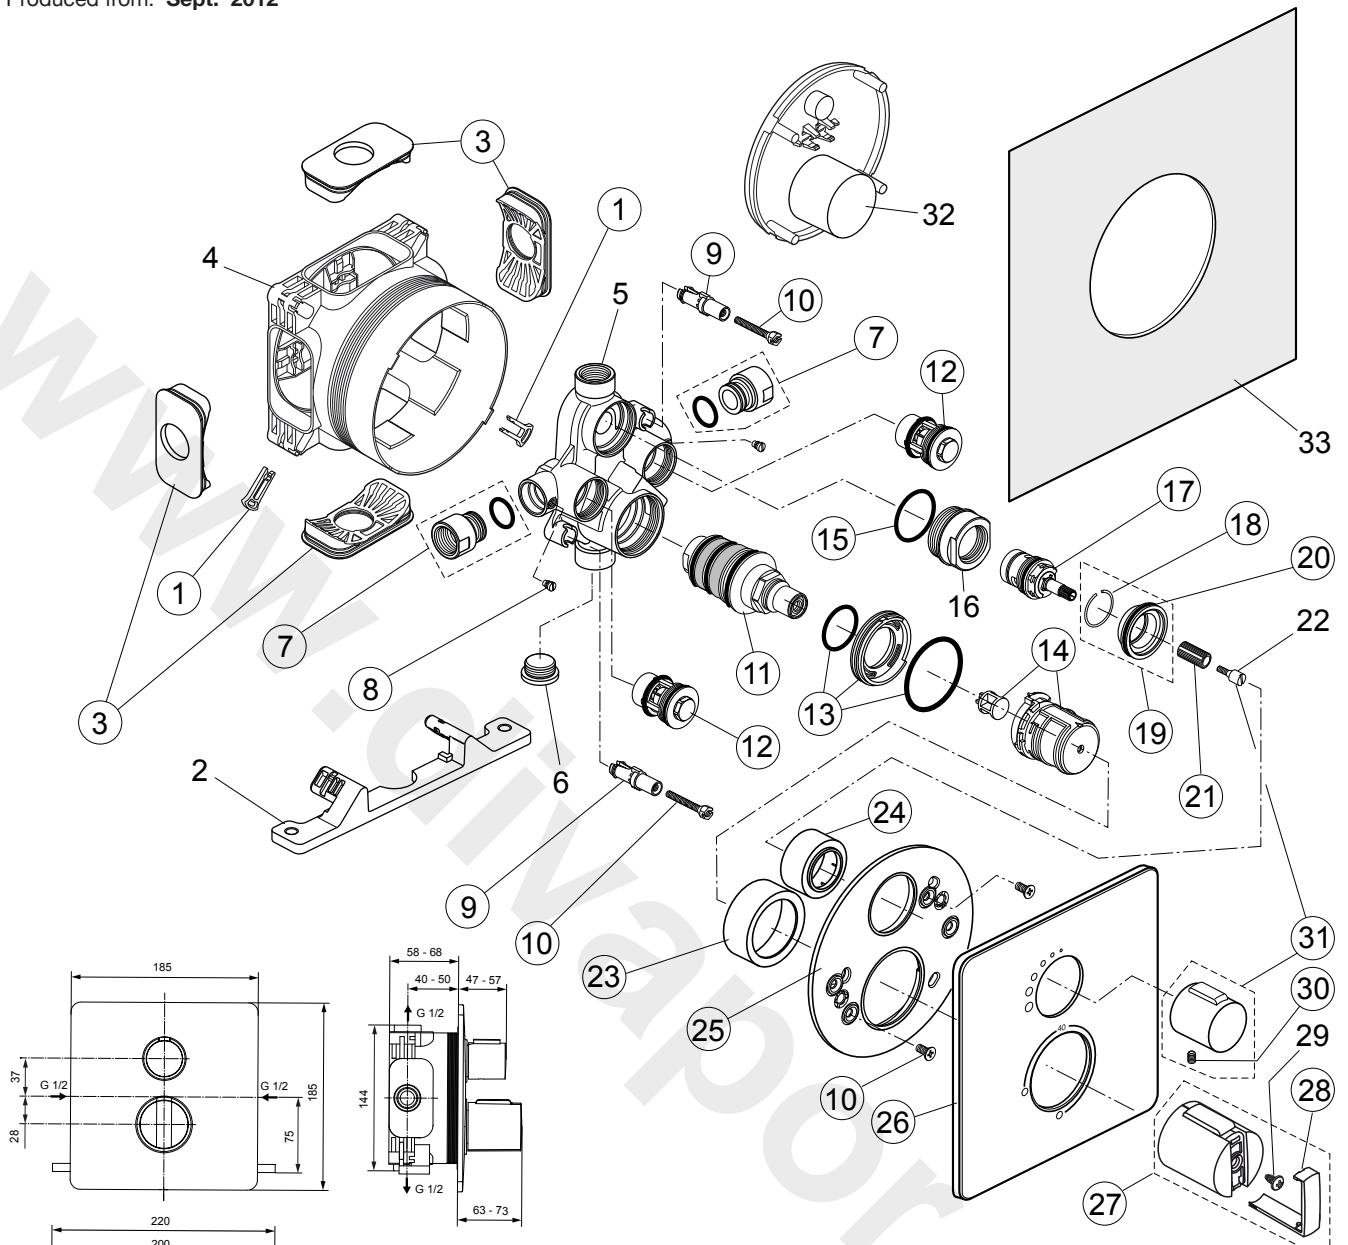

# Easy-Box Slim A5878.. A5959..

Produced from: Sept. 2012

Shower Thermostat

chrome

**A5878AA**

Shower Thermostat  
with hand spray Ø100-3F,  
shower bar 600mm  
flex. hose 1350mm  
chrome

**A5959AA**

Pos.	Description	Part-Number	Qty.	Pos.	Description	Part-Number	Qty.
1	Adjustment lock	<b>A 963 131 NU*</b>	1 Set	18	Snap ring	<b>A 962 368 NU</b>	1 pcs
2	Fixation Built-in Box			19	Holder f. escutcheon Vol.	<b>F 960 909 NU</b>	1 Set
3	Side sealing	<b>A 963 132 NU</b>	1 Set	20	O - ring Ø 34 x 2	<b>A 960 183 NU</b>	2 pcs
4	Built-in box			21	Handle insert	<b>A 963 196 NU</b>	2 pcs
5	Body Thermostat with Volume control			22	Fixation screw M4 / Ø8 / 22,5		
6	Plug G1/2			23	Cover / Cap Temperature	<b>F 960 910 AA</b>	1 pcs
7	Connection nipple cpl.	<b>F 960 899 NU</b>	1 pcs	24	Cover / Cap Volume Contr.	<b>F 960 911 AA</b>	1 pcs
8	Thread pin M5 x 5,5	<b>A 961 183 NU</b>	1 pcs	25	Escutcheon holder compl.	<b>F 960 912 NU</b>	1 pcs
9	Adapter screw	<b>F 960 903 NU</b>	2 pcs	26	Escutcheon Temp./Volume	<b>F 960 915 AA</b>	1 pcs
10	Screw set complete	<b>F 960 904 NU*</b>	1 Set	27	Temperature handle cpl.	<b>A 962 880 AA</b>	1 pcs
11	Thermostat cartridge	<b>F 960 905 NU</b>	1 pcs	28	Handle cover	<b>A 962 878 AA*</b>	1 pcs
12	None return-valve DN20	<b>F 960 906 NU</b>	1 pcs	29	Ejot-PT Screw KB50x10		
13	Holder f. escutcheon Temp.	<b>F 960 907 NU</b>	1 Set	30	Thread pin M5 x 8 DIN913	<b>A 960 229 NU</b>	1 pcs
14	Temp.-adjustment compl.	<b>F 960 908 NU</b>	1 pcs	31	Volume handle + pos. 22	<b>F 960 914 AA</b>	1 pcs
15	O - ring Ø 31,47 x 1,78	<b>A 963 154 NU</b>	1 pcs	32	Cover for built-in box		
16	Thread ring M36 x 1,5			33	Sealing fleece		
17	Headwork G3/4 - 90°	<b>A 960 898 NU</b>	1 pcs				

\* Universal-Set - not all parts are needed

Slim

Slim