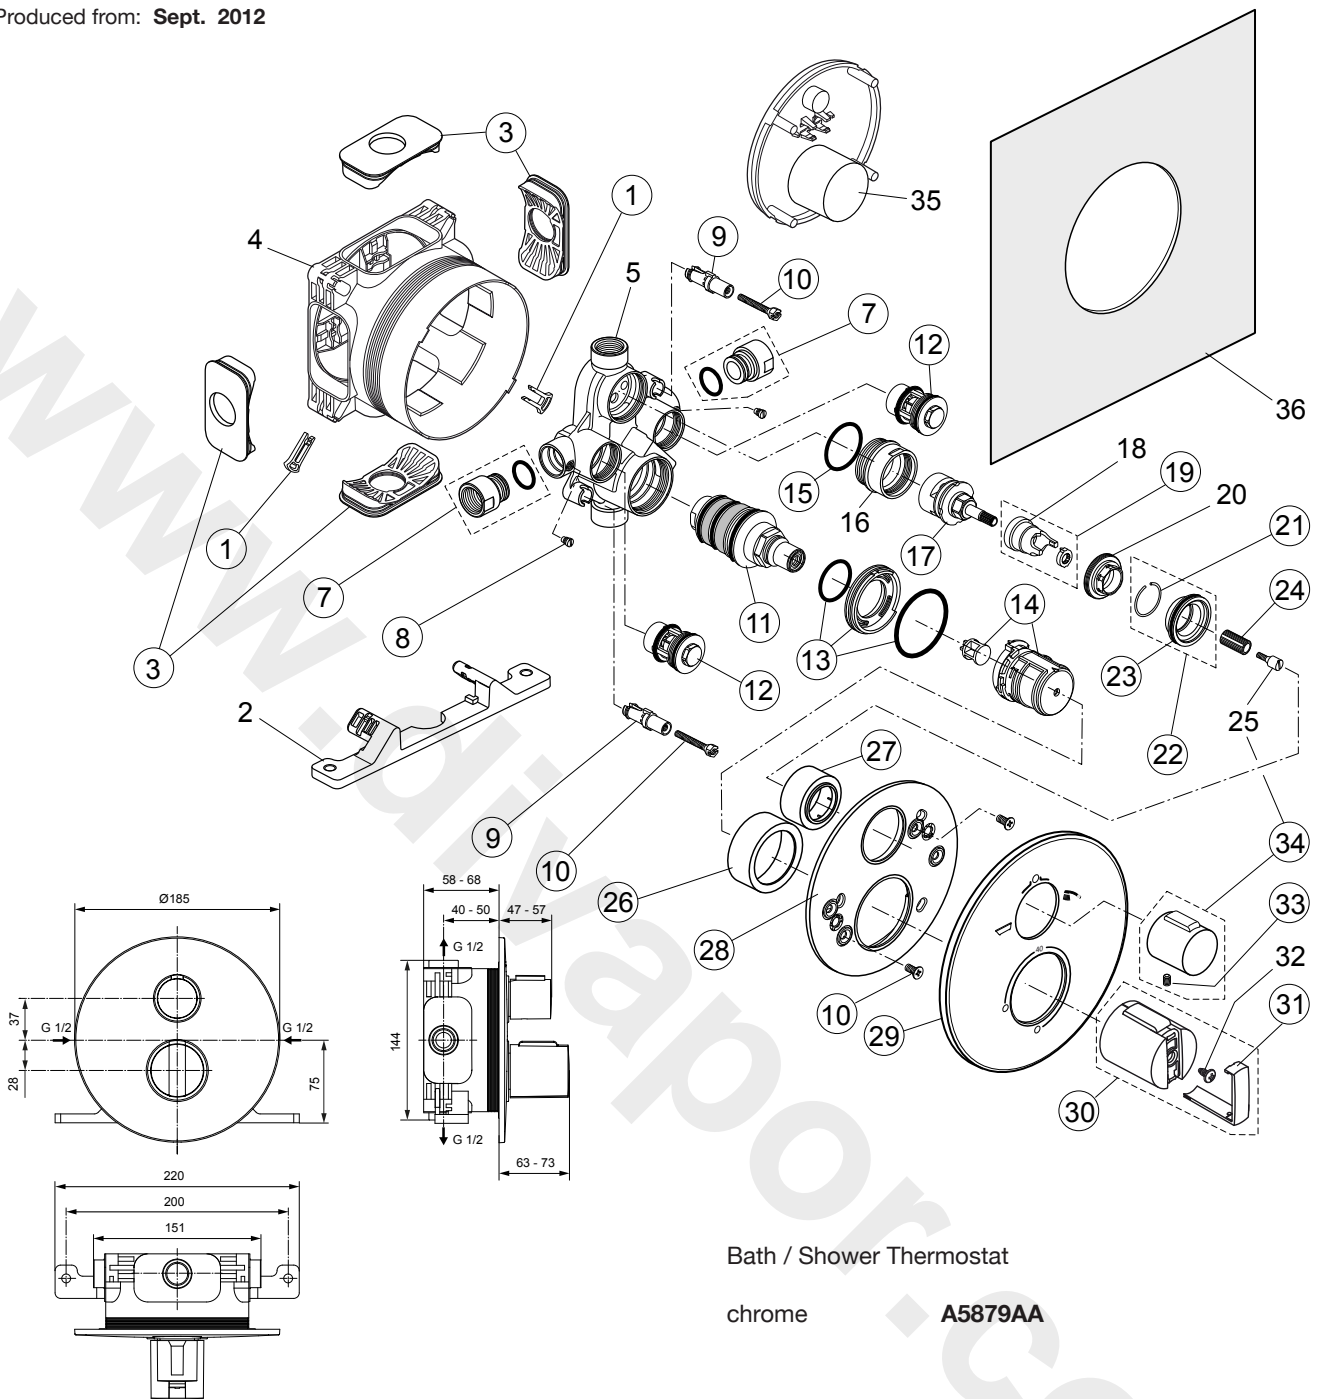

Produced from: Sept. 2012

Bath / Shower Thermostat

chrome

A5879AA

Pos.	Description	Part-Number	Qty.	Pos.	Description	Part-Number	Qty.
1	Adjustment lock	A 963 131 NU*	1 Set	20	Clamping nut M36 x 1		
2	Fixation Built-in Box			21	Snap ring	A 962 368 NU	1 pcs
3	Side sealing	A 963 132 NU	1 Set	22	Holder f. escutcheon Vol.	F 960 909 NU	1 Set
4	Built-in box			23	O - ring Ø 34 x 2	A 960 183 NU	2 pcs
5	Body Thermostat with Volume control			24	Handle insert	A 963 196 NU	2 pcs
7	Connection nipple cpl.	F 960 899 NU	1 pcs	25	Fixation screw M4 / Ø8 / 22,5		
8	Thread pin M5 x 5,5	A 961 183 NU	1 pcs	26	Cover / Cap Temperature	F 960 910 AA	1 pcs
9	Adapter screw	F 960 903 NU	2 pcs	27	Cover / Cap Volume Contr.	F 960 911 AA	1 pcs
10	Screw set complete	F 960 904 NU*	1 Set	28	Escutcheon holder compl.	F 960 913 NU	1 pcs
11	Thermostat cartridge	F 960 905 NU	1 pcs	29	Escutcheon with symbols	F 960 916 AA	1 pcs
12	None return-valve DN20	F 960 906 NU	1 pcs	30	Temperature handle cpl.	A 962 880 AA	1 pcs
13	Holder f. escutcheon Temp.	F 960 907 NU	1 Set	31	Handle cover	A 962 878 AA*	1 pcs
14	Temp.-adjustment compl.	F 960 908 NU	1 pcs	32	Ejot-PT Screw KB50x10		
15	O - ring Ø 34,65 x 1,78	A 962 848 NU	2 pcs	33	Thread pin M5 x 8 DIN913	A 960 229 NU	1 pcs
16	Thread ring M40 x 1,5			34	Volume handle + pos. 25	F 960 914 AA	1 pcs
17	Stop valve with diverter	A 962 480 NU	1 pcs	35	Cover for built-in box		
18	Clamp cover			36	Sealing fleece		
19	Clamp cover with washer	A 962 481 NU	1 Set				

* Universal-Set - not all parts are needed