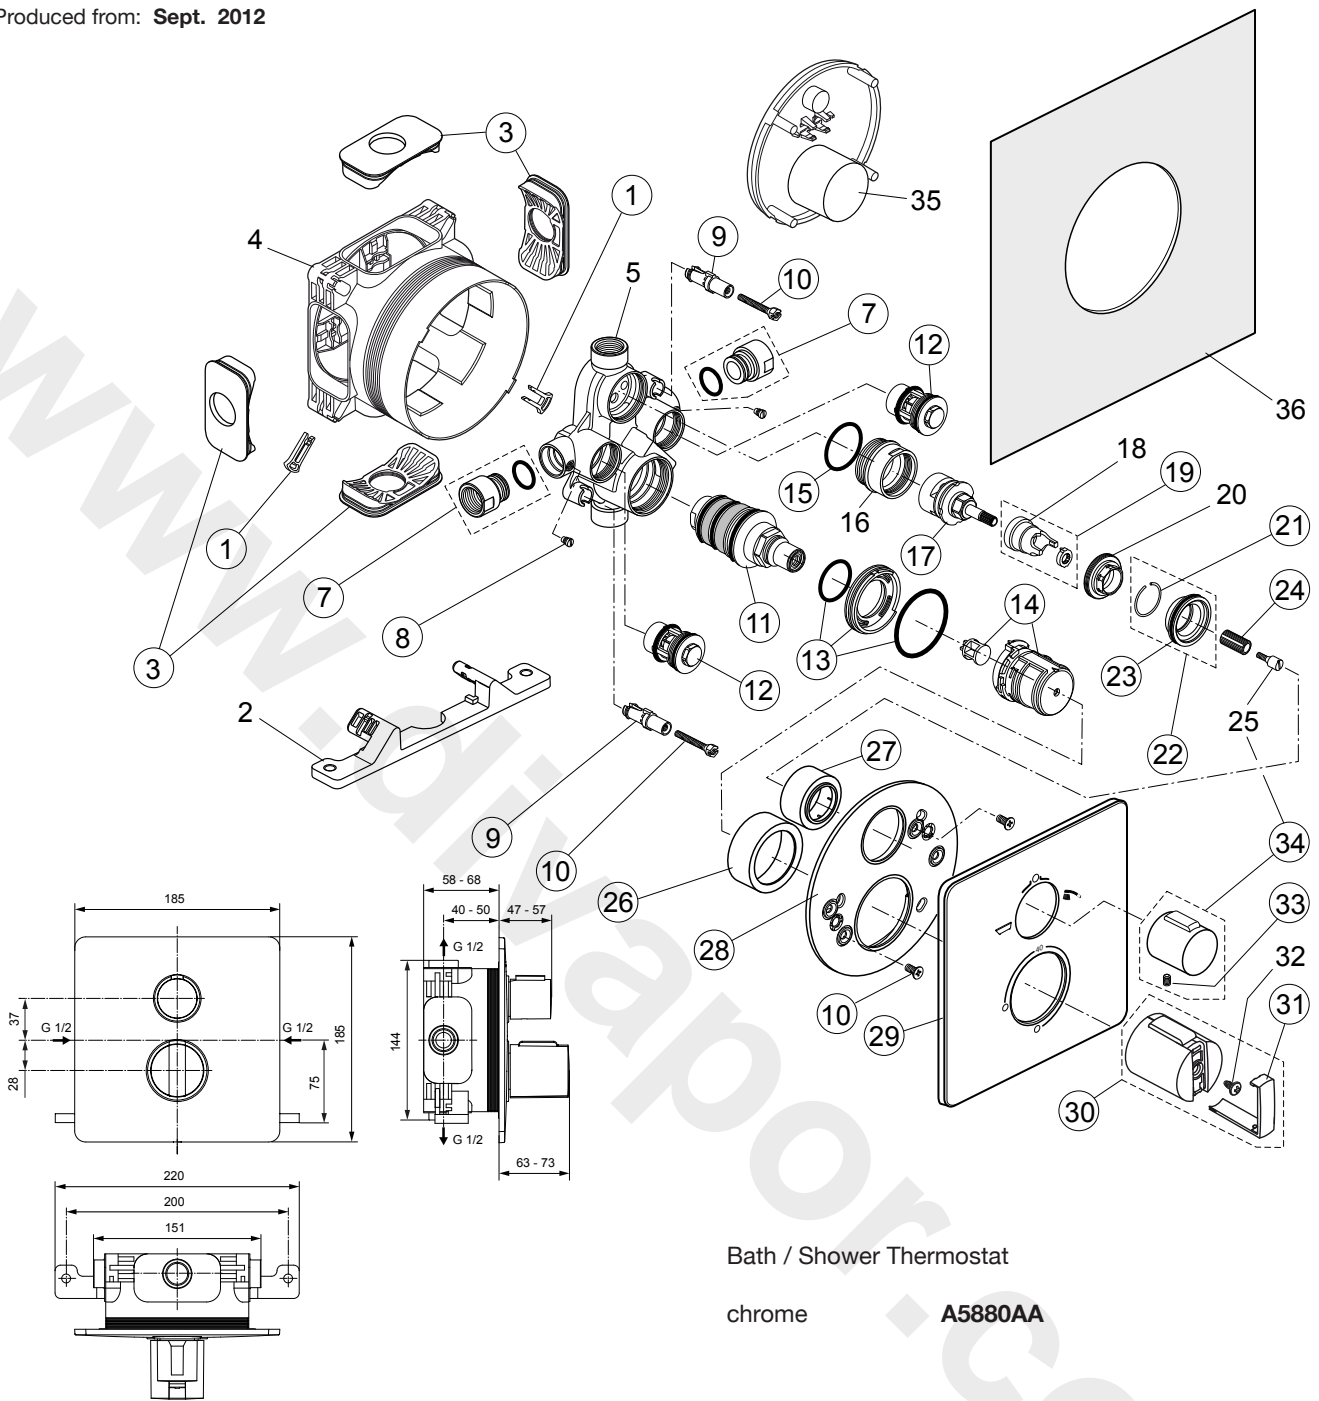

# Easy-Box Slim A5880..

Produced from: Sept. 2012

Bath / Shower Thermostat

chrome

**A5880AA**

Pos.	Description	Part-Number	Qty.	Pos.	Description	Part-Number	Qty.
1	Adjustment lock	<b>A 963 131 NU*</b>	1 Set	20	Clamping nut M36 x 1		
2	Fixation Built-in Box			21	Snap ring	<b>A 962 368 NU</b>	1 pcs
3	Side sealing	<b>A 963 132 NU</b>	1 Set	22	Holder f. escutcheon Vol.	<b>F 960 909 NU</b>	1 Set
4	Built-in box			23	O - ring Ø 34 x 2	<b>A 960 183 NU</b>	2 pcs
5	Body Thermostat with Volume control			24	Handle insert	<b>A 963 196 NU</b>	2 pcs
7	Connection nipple cpl.	<b>F 960 889 NU</b>	1 pcs	25	Fixation screw M4 / Ø8 / 22,5		
8	Thread pin M5 x 5,5	<b>A 961 183 NU</b>	1 pcs	26	Cover / Cap Temperature	<b>F 960 910 AA</b>	1 pcs
9	Adapter screw	<b>F 960 903 NU</b>	2 pcs	27	Cover / Cap Volume Contr.	<b>F 960 911 AA</b>	1 pcs
10	Screw set complete	<b>F 960 904 NU*</b>	1 Set	28	Escutcheon holder compl.	<b>F 960 912 NU</b>	1 pcs
11	Thermostat cartridge	<b>F 960 905 NU</b>	1 pcs	29	Escutcheon with symbols	<b>F 960 917 AA</b>	1 pcs
12	None return-valve DN20	<b>F 960 906 NU</b>	1 pcs	30	Temperature handle cpl.	<b>A 962 880 AA</b>	1 pcs
13	Holder f. escutcheon Temp.	<b>F 960 907 NU</b>	1 Set	31	Handle cover	<b>A 962 878 AA*</b>	1 pcs
14	Temp.-adjustment compl.	<b>F 960 908 NU</b>	1 pcs	32	Ejot-PT Screw KB50x10		
15	O - ring Ø 34,65 x 1,78	<b>A 962 848 NU</b>	2 pcs	33	Thread pin M5 x 8 DIN913	<b>A 960 229 NU</b>	1 pcs
16	Thread ring M40 x 1,5			34	Volume handle + pos. 25	<b>F 960 914 AA</b>	1 pcs
17	Stop valve with diverter	<b>A 962 480 NU</b>	1 pcs	35	Cover for built-in box		
18	Clamp cover			36	Sealing fleece		
19	Clamp cover with washer	<b>A 962 481 NU</b>	1 Set				

\* Universal-Set - not all parts are needed