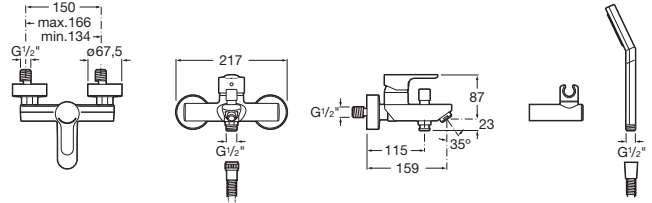

L20

Wall-mounted bath-shower mixer with automatic diverter with retention, 1.70 m flexible shower hose, handshower and swivel wall bracket

TECHNICAL DRAWINGS

FEATURES

- Application: Bath, Shower
- Diverter: Automatic
- Faucet type: Single-lever
- Finish: Chrome
- Flow rate (l/min - 3 bar): 12
- Handle position: Top
- Installation type: Wall-mounted
- Sustainable product
- Type of cartridge: Ceramic Disc

EverShine

SoftTurn®

**INCLUDES**

80/1. Handshower with Rain function

5B9103C00

**COMPATIBLE WITH**

Floorstanding columns

525866800

## L20

Simply contemporary. This is a brassware\_x000D\_ collection, whose simple, contemporary and intuitive lines make it a perfect fit for any bathroom space. L20 forms part of Roca's innovative brassware collections that turn on frontally with cold water.