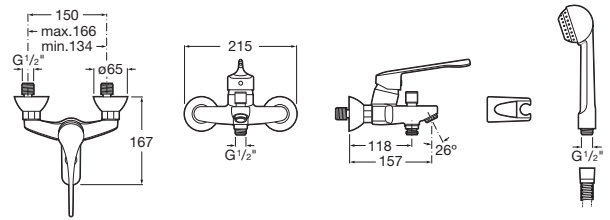

VICTORIA

PRO - Wall-mounted bath-shower mixer with automatic diverter, handshower 1,70 m flexible hose and swivel wall bracket. Handle for People with Reduced Mobility.

TECHNICAL DRAWINGS

FEATURES

- Application: Bath, Shower
- Diverter: Automatic
- Faucet type: Single-lever
- Finish: Chrome
- Handle position: Top
- Installation type: Wall-mounted
- Sustainable product
- Water connection diameter: 1/2"