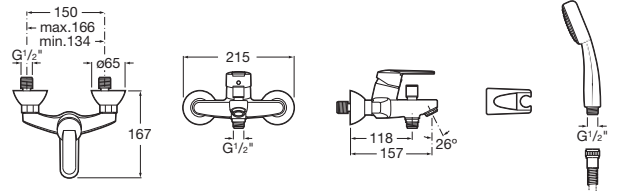

V2

Wall-mounted bath-shower mixer with automatic diverter, handshower 1,70 m flexible hose and wall bracket

TECHNICAL DRAWINGS

FEATURES

- Application: Bath, Shower
- Diverter: Automatic
- Faucet type: Single-lever
- Finish: Chrome
- Handle position: Top
- Installation type: Wall-mounted