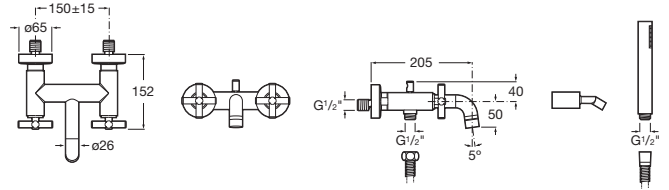

LOFT ELITE

Wall-mounted bath-shower mixer with automatic diverter with retention, 1.75 m flexible shower hose, handshower and swivel wall bracket

TECHNICAL DRAWINGS

FEATURES

- Application: Bath, Shower
- Diverter: Automatic
- Faucet type: Twin-lever
- Finish: Chrome
- Installation type: Wall-mounted
- Twin lever control: 1/2 Turn