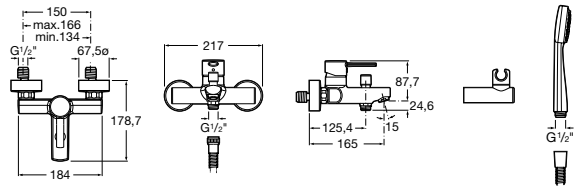

TARGA

Wall-mounted bath-shower mixer with automatic diverter with retention, 1.70 m flexible shower hose, handshower and swivel wall bracket

TECHNICAL DRAWINGS

FEATURES

- Application: Bath, Shower
- Diverter: Automatic
- Faucet type: Single-lever
- Finish: Chrome
- Handle position: Top
- Installation type: Wall-mounted
- Type of cartridge: Ceramic Disc

EverShine

SoftTurn®

INCLUDES

80/1. Handshower with Rain function

5B9103C00

Targa

A proposal that can bring an air of freshness and originality to every corner. Slim and curvaceous, This series' singularity is seductive and its valiant functionality is ever so convincing.