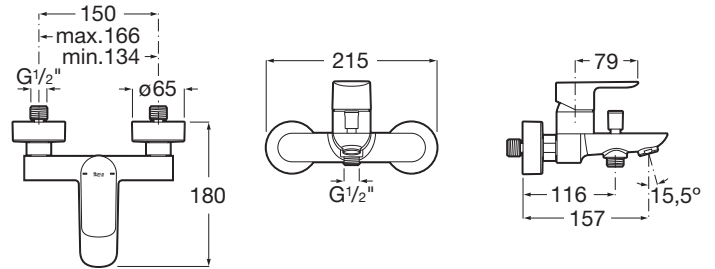

CALA

Wall-mounted bath-shower mixer

TECHNICAL DRAWINGS

FEATURES

- Application: Bath
- Diverter: Automatic
- Faucet type: Single-lever
- Finish: Chrome
- Installation type: Wall-mounted
- Net weight (kg): 1.9
- Waste type: Waste not included
- Water connection diameter: 1/2"

EverShine

SoftTurn®

Cala

The essence of Cala's design is demonstrated in a slim body of only 38mm and its flat rectangular handle, in perfect harmony with the shape of the spout; the ultimate blend of visual elements combined for optimal proportion and style. This comprehensive collection features a range of basin taps, bath shower mixers and bidet options.