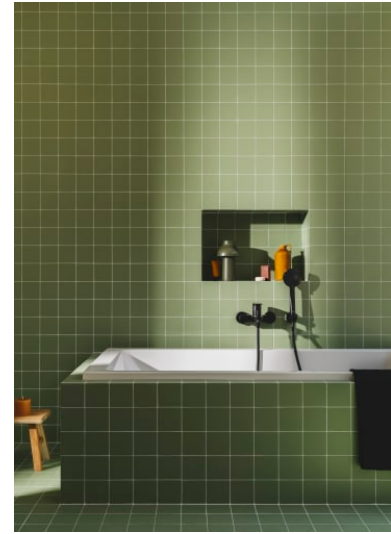

CALA

Wall-mounted bath-shower mixer

TECHNICAL DRAWINGS

FEATURES

- Application: Bath
- Diverter: Automatic
- Faucet type: Single-lever
- Finish: Chrome
- Installation type: Wall-mounted
- Net weight (kg): 1.9
- Waste type: Waste not included
- Water connection diameter: 1/2"

EverShine

SoftTurn®

Cala

The essence of Cala's design is demonstrated in a slim body of only 38mm and its flat rectangular handle, in perfect harmony with the shape of the spout; the ultimate blend of visual elements combined for optimal proportion and style. This comprehensive collection features a range of basin taps, bath shower mixers and bidet options.