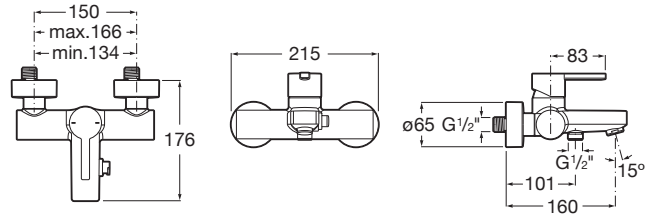

NAIA

Wall-mounted bath-shower mixer

TECHNICAL DRAWINGS

FEATURES

- Application: Bath, Shower
- Diverter: Manual
- Faucet type: Single-lever
- Finish: Chrome
- Handle position: Top
- Installation type: Wall-mounted
- Type of cartridge: Ceramic Disc