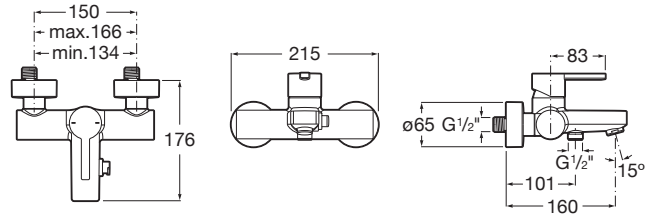

NAIA

Wall-mounted bath-shower mixer

TECHNICAL DRAWINGS

FEATURES

- Application: Bath, Shower
- Diverter: Manual
- Faucet type: Single-lever
- Handle position: Top
- Installation type: Wall-mounted
- Type of cartridge: Ceramic Disc

SoftTurn®

Naia

Character and sophistication join in this collection of faucets with a minimalist design, born out of a perfect combination of cylindrical and square geometric shapes.

INSTALLATION AND USER MANUALS