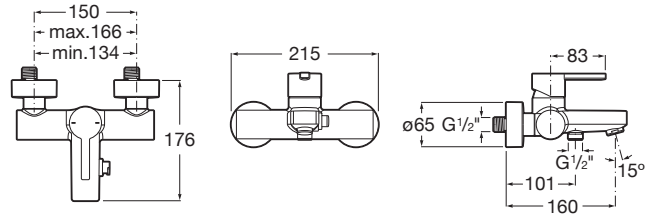

NAIA

Wall-mounted bath-shower mixer

TECHNICAL DRAWINGS

FEATURES

- Application: Bath, Shower
- Diverter: Manual
- Faucet type: Single-lever
- Handle position: Top
- Installation type: Wall-mounted
- Type of cartridge: Ceramic Disc