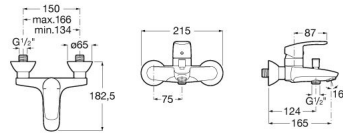

MONODIN

Wall-mounted bath-shower mixer with automatic diverter

TECHNICAL DRAWINGS

FEATURES

- Application: Bath, Shower
- Faucet type: Single-lever
- Finish: Chrome
- Handle position: Top
- Installation type: Wall-mounted