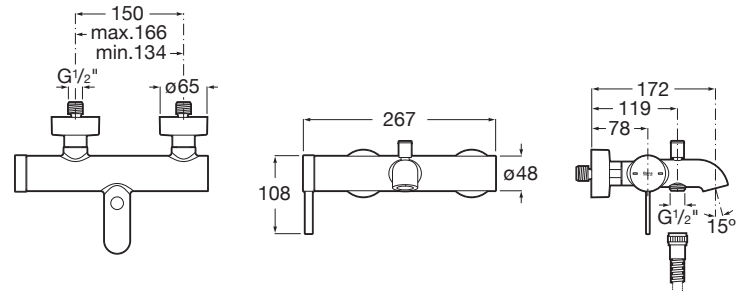

ONA

Wall-mounted bath-shower mixer with automatic diverter

TECHNICAL DRAWINGS

FEATURES

- Application: Bath
- Faucet type: Single-lever
- Flexible supply hoses included
- Flow rate (l/min - 3 bar): 20
- Installation type: Wall-mounted
- Water connection diameter: 1/2"

EverShine

SoftTurn®

COMPATIBLE WITH

100/3. Handshower with 3 functions: Rain, Tonic and Pulse

5B1B03C00

Shower wall bracket

5B1350..0