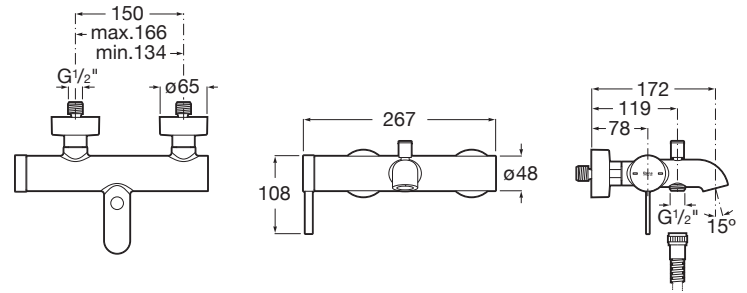

ONA

Wall-mounted bath-shower mixer with automatic diverter

TECHNICAL DRAWINGS

FEATURES

- Application: Bath
- Faucet type: Single-lever
- Flexible supply hoses included
- Flow rate (l/min - 3 bar): 20
- Installation type: Wall-mounted
- Water connection diameter: 1/2"

EverShine

SoftTurn®

COMPATIBLE WITH

100/3. Handshower with 3 functions: Rain, Tonic and Pulse

5B1B03C00

Shower wall bracket

5B1350..0

Ona