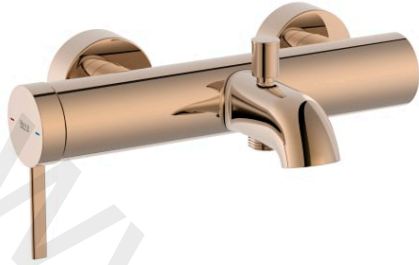

ONA

Wall-mounted bath-shower mixer with automatic diverter

TECHNICAL DRAWINGS

FEATURES

- Application: Bath
- Faucet type: Single-lever
- Flexible supply hoses included
- Flow rate (l/min - 3 bar): 20
- Installation type: Wall-mounted
- Water connection diameter: 1/2"

EverShine

SoftTurn®

COMPATIBLE WITH

100/3. Handshower with 3 functions: Rain, Tonic and Pulse

5B1B03C00

Shower wall bracket

5B1350..0

Ona

Simple as nature. Ona pays homage to the diverse shapes of nature from our native Mediterranean. It is functional without ever appearing cold, with crisp aesthetics that follow the inherent warmth of the natural environment, made for those who enjoy the power of silent landscapes.