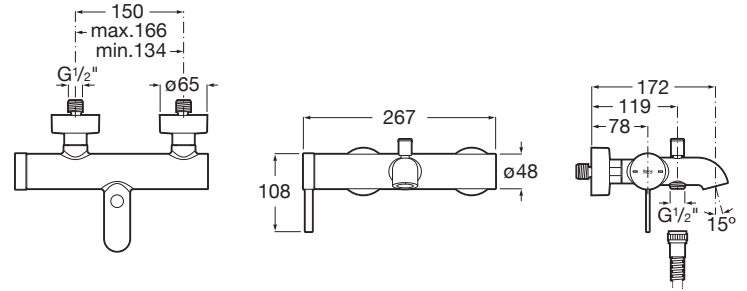

ONA

Wall-mounted bath-shower mixer with automatic diverter

TECHNICAL DRAWINGS

FEATURES

- Application: Bath
- Faucet type: Single-lever
- Flexible supply hoses included
- Flow rate (l/min - 3 bar): 20
- Installation type: Wall-mounted
- Water connection diameter: 1/2"

EverShine

SoftTurn®

COMPATIBLE WITH

100/3. Handshower with 3 functions: Rain, Tonic and Pulse

5B1B03C00

Shower wall bracket

5B1350..0

Ona