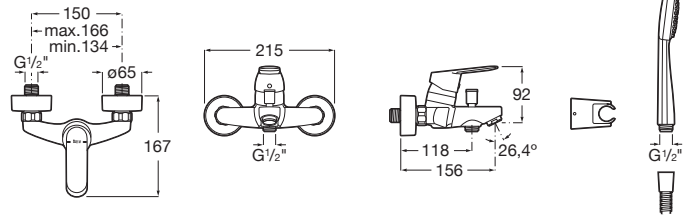

ALFA

Wall-mounted bath-shower mixer with automatic diverter with retention, 1.75 m flexible shower hose, handshower and swivel wall bracket

TECHNICAL DRAWINGS

FEATURES

- Application: Bath
- Diverter: Automatic
- Excentrics included
- Faucet type: Single-lever
- Finish: Chrome
- Flow rate (l/min - 3 bar): 20
- Installation type: Wall-mounted
- Type of cartridge: Ceramic Disc
- Water connection diameter: 1/2"

EverShine

SoftTurn®

INCLUDES

80/1. Handshower with Rain function

5B9103C00

Alfa

Inspired by the shape of water, with an elegant, slanted design, the Alfa brassware collection is an ideal solution for any modern bathroom space. Discover a wide range of products with sustainable design features, including basin taps, bidet taps, built-in and wall-mounted bath-shower mixers.