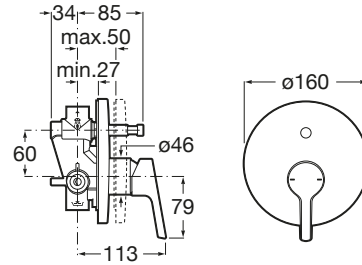

MALVA

Built-in 2 ways mixer

TECHNICAL DRAWINGS

FEATURES

- Application: Bath, Shower
- Faucet type: Single-lever
- Finish: Chrome
- Handle position: Top
- Installation type: Built-in
- Type of cartridge: Ceramic Disc

SoftTurn®

Malva

Round shapes and a slim cylindrical handle for a practical and ergonomic brassware collection. Thanks to a slight tilt of the spout, provides greater comfort of use.

INSTALLATION AND USER MANUALS