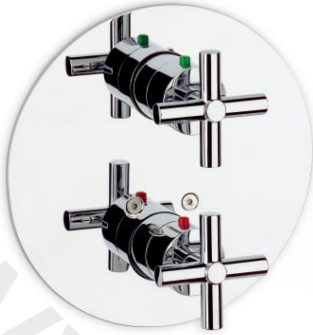

LOFT

Built-in thermostatic mixer with two outlets

TECHNICAL DRAWINGS

FEATURES

- Application: Bath, Shower
- Diverter-flow regulator
- Faucet type: Thermostatic
- Finish: Chrome
- Inferior free outlet
- Installation type: Built-in
- Number of water inlets: 2
- Temperature selection
- Water connection diameter: 1/2" - 1/2"

EverShine

Quick Reaction®

SafeTouch®

Security 38°®

Loft

The avant-garde design and the technology blend together to create strong and high-quality elements. This design is a timeless, singular and unalterable style proposal with a refined finish and the originality of its contours fill every space with elegance, precision and distinction.