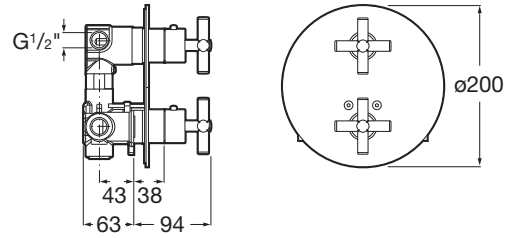

LOFT

Built-in thermostatic mixer with two outlets

TECHNICAL DRAWINGS

FEATURES

- Application: Bath, Shower
- Diverter-flow regulator
- Faucet type: Thermostatic
- Finish: Chrome
- Inferior free outlet
- Installation type: Built-in
- Number of water inlets: 2
- Temperature selection
- Water connection diameter: 1/2" - 1/2"