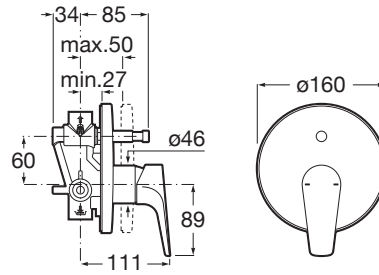

ATLAS

Built-in bath-shower mixer

TECHNICAL DRAWINGS

FEATURES

- Application: Bath, Shower
- Diverter: Automatic
- Faucet type: Single-lever
- Finish: Chrome
- Handle position: Lateral
- Installation type: Built-in
- Type of cartridge: Ceramic Disc

EverShine

Atlas

This faucet collection, which stands out for its elegance and versatility, includes flow limiters to 5 litres per minute as well as the Cold Start technology that guarantee greater water and energy savings. Also, with the aim of providing more comfort, the shower mixer can be equipped with a clip-on shelf, allowing you to have your showering essentials close to hand.