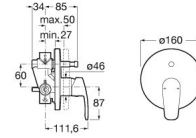

MONODIN

Built-in bath-shower mixer

TECHNICAL DRAWINGS

FEATURES

- Application: Bath, Shower
- Faucet type: Single-lever
- Finish: Chrome
- Handle position: Lateral
- Installation type: Built-in

EverShine

Monodin