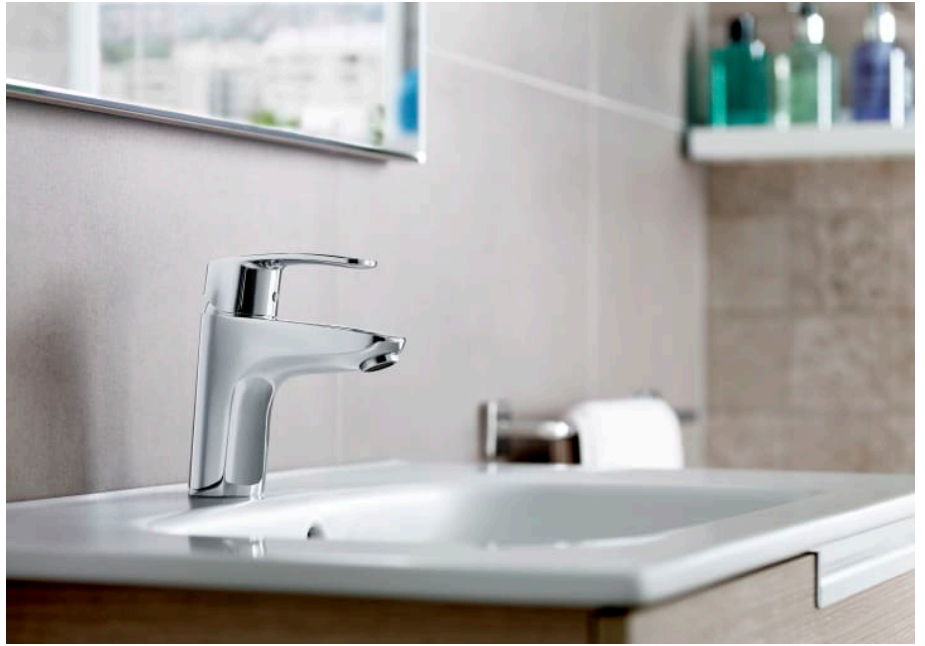

MONODIN

Built-in bath-shower mixer

TECHNICAL DRAWINGS

FEATURES

- Application: Bath, Shower
- Faucet type: Single-lever
- Finish: Chrome
- Handle position: Lateral
- Installation type: Built-in

EverShine

Monodin

Soft curves and rounded shapes define this collection that stands out for its simplicity and elegance. The basin faucets of this collection are part of the innovative Roca faucets with Cold Start technology for greater energy savings.