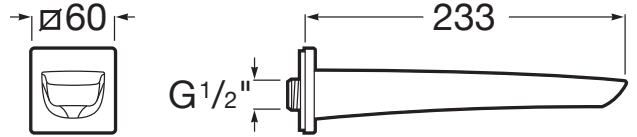

INSIGNIA

Wall-mounted bath spout

TECHNICAL DRAWINGS

FEATURES

Application: Bath

Finish: Chrome

Spout length (mm): 233

EverShine

Insignia

With soft outlines and an extraordinary elegance and personality, its slim side handle makes the difference in a modern single-lever faucet ideal for bathrooms with a clear urban character.

INSTALLATION AND USER MANUALS