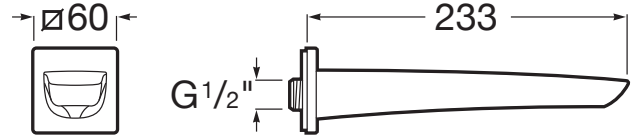

INSIGNIA

Wall-mounted bath spout

TECHNICAL DRAWINGS

FEATURES

Application: Bath

Spout length (mm): 233

Insignia

With soft outlines and an extraordinary elegance and personality, its slim side handle makes the difference in a modern single-lever faucet ideal for bathrooms with a clear urban character.