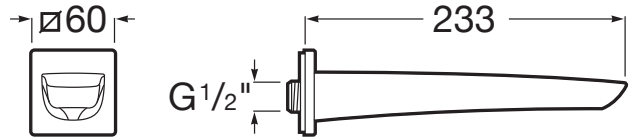

INSIGNIA

Wall-mounted bath spout

TECHNICAL DRAWINGS

FEATURES

Application: Bath

Spout length (mm): 233

Insignia

With soft outlines and an extraordinary elegance and personality, its slim side handle makes the difference in a modern single-lever faucet ideal for bathrooms with a clear urban character.