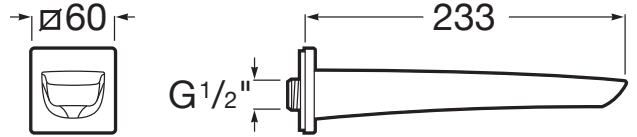

INSIGNIA

Wall-mounted bath spout

TECHNICAL DRAWINGS

FEATURES

Application: Bath

Spout length (mm): 233

Insignia

With soft outlines and an extraordinary elegance and personality, its slim side handle makes the difference in a modern single-lever faucet ideal for bathrooms with a clear urban character.