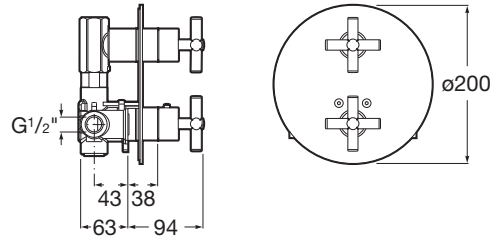

LOFT

built-in thermostatic mixer with one outlet

TECHNICAL DRAWINGS

FEATURES

- Application: Shower
- Faucet type: Thermostatic
- Finish: Chrome
- Inferior free outlet
- Installation type: Built-in
- Number of water inlets: 2
- Temperature selection
- Water connection diameter: 1/2" - 1/2"