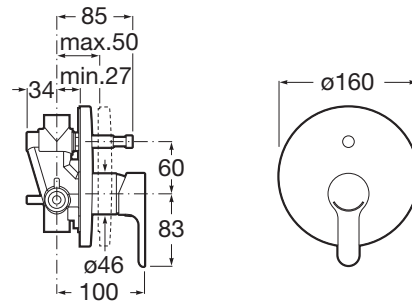

L20

Built-in bath-shower mixer with automatic diverter

TECHNICAL DRAWINGS

FEATURES

- Application: Bath, Shower
- Diverter: Automatic
- Faucet type: Single-lever
- Finish: Chrome
- Handle position: Top
- Installation type: Built-in

## L20

Simply contemporary. This is a brassware\_x000D\_ collection, whose simple, contemporary and intuitive lines make it a perfect fit for any bathroom space. L20 forms part of Roca's innovative brassware collections that turn on frontally with cold water.