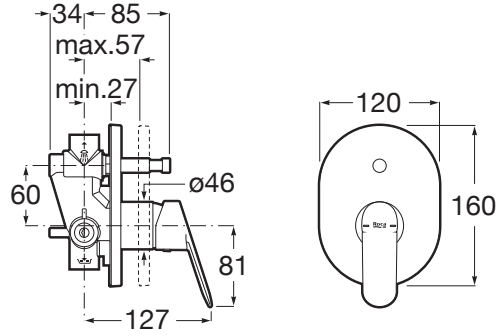

ALFA

Built-in bath-shower mixer with automatic diverter and 2 outlets

TECHNICAL DRAWINGS

FEATURES

- Application: Bath, Shower
- Diverter: Automatic
- Faucet type: Single-lever
- Finish: Chrome
- Flow rate (l/min - 3 bar): 20
- Installation type: Built-in
- Water connection diameter: 1/2"