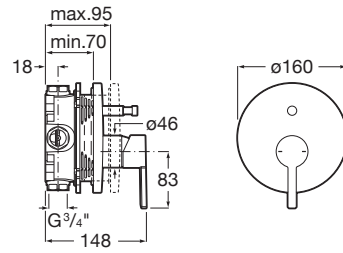

NAIA

Built-in bath-shower mixer with automatic diverter and 2 outlets. Required: RocaBox A525869403

TECHNICAL DRAWINGS

FEATURES

- Application: Bath, Shower
- Faucet type: Single-lever
- Finish: Chrome
- Handle position: Top
- Installation type: Built-in
- Type of cartridge: Ceramic Disc