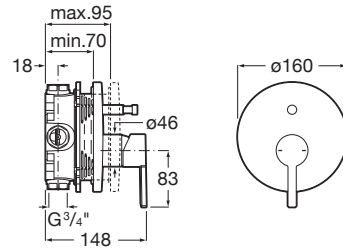

NAIA

Built-in bath-shower mixer with automatic diverter and 2 outlets

Required: RocaBox A525869403

TECHNICAL DRAWINGS

FEATURES

- Application: Bath, Shower
- Faucet type: Single-lever
- Handle position: Top
- Installation type: Built-in
- Type of cartridge: Ceramic Disc