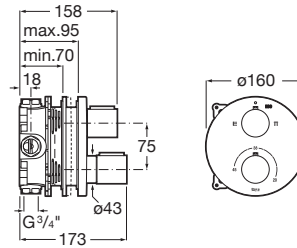

T-1000

Built-in thermostatic bath-shower mixer with diverter-flow regulator. Required: RocaBox A525869403

TECHNICAL DRAWINGS

FEATURES

- Application: Bath, Shower
- Diverter-flow regulator
- Faucet type: Thermostatic
- Finish: Chrome
- Installation type: Built-in
- Temperature selection
- Type of cartridge: Thermostatic