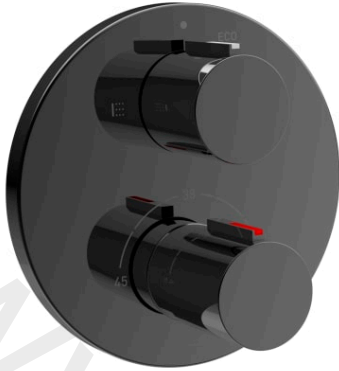

T-1000

Built-in thermostatic bath-shower mixer with diverter-flow regulator. Required: RocaBox A525869403

TECHNICAL DRAWINGS

FEATURES

- Application: Bath, Shower
- Diverter-flow regulator
- Faucet type: Thermostatic
- Finish: Titanium Black
- Installation type: Built-in
- Temperature selection
- Type of cartridge: Thermostatic

EverShine

Quick Reaction®

Security 38°®

## T-1000

Roca's T-1000 thermostatic mixers are designed for maximum safety and comfort for everyday use. The collection features a minimalist and modern design to ensure it will blend harmoniously into any setting.