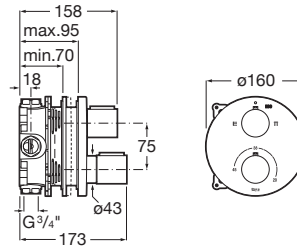

T-1000

Built-in thermostatic bath-shower mixer with diverter-flow regulator. Required: RocaBox A525869403

TECHNICAL DRAWINGS

FEATURES

- Application: Bath, Shower
- Diverter-flow regulator
- Faucet type: Thermostatic
- Finish: Titanium Black
- Installation type: Built-in
- Temperature selection
- Type of cartridge: Thermostatic