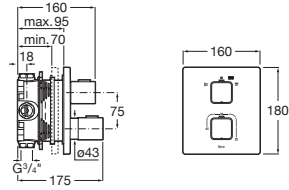

T-1000

SQUARE - Built-in thermostatic 2 ways mixer. To complete with RocaBox A525869403

TECHNICAL DRAWINGS

FEATURES

- Application: Bath, Shower
- Faucet type: Thermostatic
- Finish: Chrome
- Installation type: Built-in
- Temperature selection
- Type of cartridge: Thermostatic
- Water and energy-saving

EverShine

Quick Reaction®

SafeTouch®

Security 38°®

COMPATIBLE WITH

Universal RocaBox

525869403

T-1000