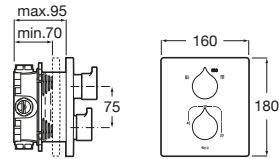

INSIGNIA

Built-in thermostatic bath-shower mixer with automatic diverter and 2 outlets. Required: RocaBox A525869403

TECHNICAL DRAWINGS

FEATURES

- Application: Bath, Shower
- Faucet type: Thermostatic
- Finish: Chrome
- Installation type: Built-in
- Temperature selection
- Type of cartridge: Thermostatic