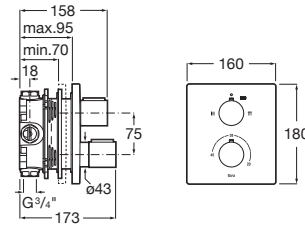

T-2000

Built-in thermostatic bath-shower mixer with diverter-flow regulator. Required: RocaBox A525869403

TECHNICAL DRAWINGS

FEATURES

- Application: Bath, Shower
- Diverter-flow regulator
- Faucet type: Thermostatic
- Finish: Chrome
- Installation type: Built-in
- Type of cartridge: Thermostatic

Quick Reaction®

SafeTouch®

Security 38°®

COMPATIBLE WITH

Universal RocaBox

525869403

T-2000

Thermostatic shower faucet -with a compact design- that includes a practical and elegant glass shelf, ideal to place your showering essentials.