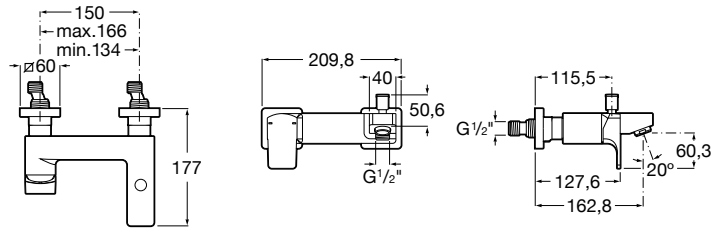

L90

Wall-Mounted Bath-Shower Mixer

TECHNICAL DRAWINGS

FEATURES

- Application: Bath, Shower
- Diverter: Automatic
- Faucet type: Single-lever
- Finish: Chrome
- Handle position: Top
- Installation type: Wall-mounted