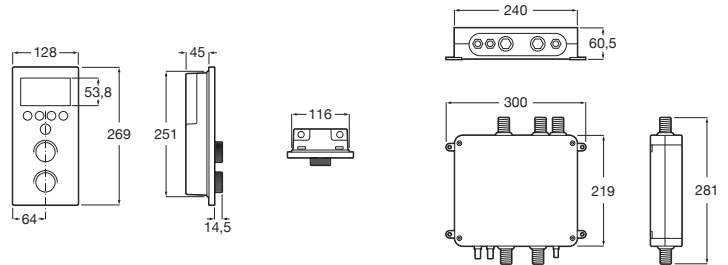

SMART SHOWER

Smart Shower panel

TECHNICAL DRAWINGS

FEATURES

Application: Shower

Faucet type: Electronic technology

Installation type: Built-in

Operating voltage (V): 12

Power supply: Mains operated

Temperature control: Thermostatic mixer

Water and energy-saving

Electronic technology

Smart Shower

Imagine jumping out of bed, to find that the water in the bathroom is pre-heated for you at the perfect temperature. Imagine an intelligent control that allows you, with a simple gesture, to regulate temperature, modify the flow or pause it to lather up, and then resume at the touch of a button. Imagine having different customisable profiles so that you can configure the shower exactly to your liking. Imagine integrated cleaning programmes that eliminate bacteria and protect against staining from limescale and impurities. Stop imagining and make space for the new Roca Smart Shower.