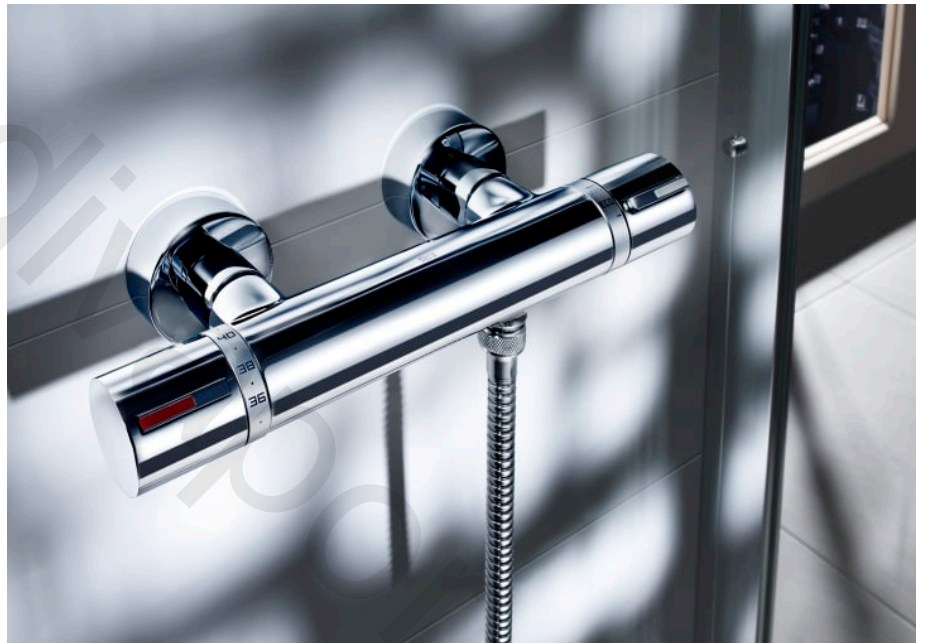

T-1000

Thermostatic wall-mounted bath-shower mixer with diverter-flow regulator, handshower, 1.70 m flexible hose and wall bracket for handshower

TECHNICAL DRAWINGS

FEATURES

Application: Bath, Shower

Diverter-flow regulator

Faucet type: Thermostatic

Finish: Chrome

Installation type: Wall-mounted

Maximum width between connections (mm): 166

Minimum width between connections (mm): 134

Number of water inlets: 1

Temperature selection

Type of cartridge: Thermostatic

Water connection diameter: 1/2"

EverShine

Quick Reaction®

SafeTouch®

Security 38°®

COMPATIBLE WITH

Floorstanding columns

525866800

Floorstanding columns

525897500

T-1000

Roca's T-1000 thermostatic mixers are designed for maximum safety and comfort for everyday use. The collection features a minimalist and modern design to ensure it will blend harmoniously into any setting.