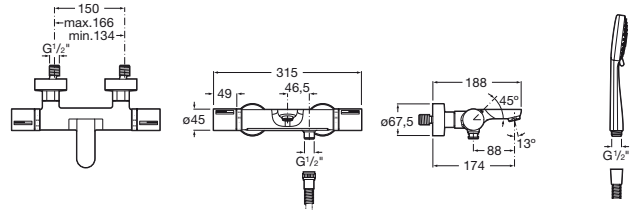

T-1000

Thermostatic wall-mounted bath-shower mixer with diverter-flow regulator, handshower, 1.70 m flexible hose and wall bracket for handshower

TECHNICAL DRAWINGS

FEATURES

Application: Bath, Shower

Diverter-flow regulator

Faucet type: Thermostatic

Finish: Chrome

Installation type: Wall-mounted

Maximum width between connections (mm): 166

Minimum width between connections (mm): 134

Number of water inlets: 1

Temperature selection

Type of cartridge: Thermostatic

Water connection diameter: 1/2"

EverShine

Quick Reaction®

SafeTouch®

Security 38°®

COMPATIBLE WITH

Floorstanding columns