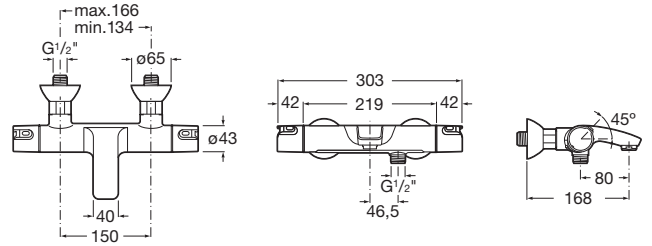

T-500

Wall-mounted thermostatic bath-shower mixer with diverter-flow regulator

TECHNICAL DRAWINGS

FEATURES

- Application: Bath, Shower
- Diverter-flow regulator
- Faucet type: Thermostatic
- Finish: Chrome
- Installation type: Wall-mounted
- Number of water inlets: 2
- Sustainable product

EverShine

Quick Reaction®

SafeTouch®

Security 38°®

COMPATIBLE WITH

Floorstanding columns

525866800

Floorstanding columns