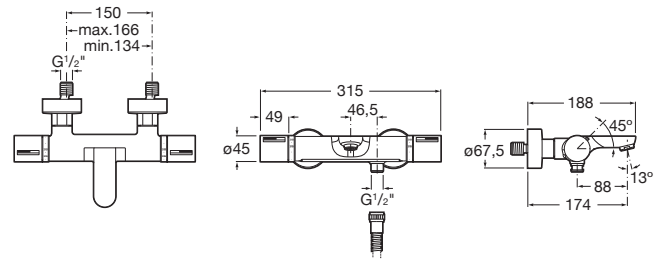

T-1000

Thermostatic wall-mounted bath-shower mixer with diverter-flow regulator

TECHNICAL DRAWINGS

FEATURES

Application: Bath, Shower

Diverter-flow regulator

Faucet type: Thermostatic

Finish: Titanium Black

Installation type: Wall-mounted

Maximum width between connections (mm): 166

Minimum width between connections (mm): 134

Temperature selection

Type of cartridge: Thermostatic

Water connection diameter: 1/2"