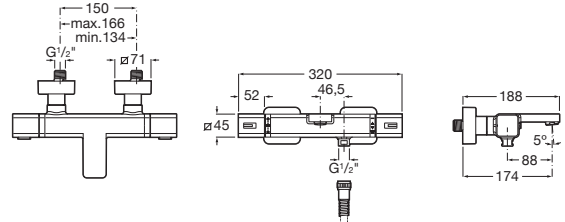

T-1000

SQUARE - Wall-mounted thermostatic bath-shower mixer with automatic diverter

TECHNICAL DRAWINGS

FEATURES

- Application: Bath, Shower
- Faucet type: Thermostatic
- Finish: Chrome
- Installation type: Wall-mounted
- Temperature selection
- Type of cartridge: Thermostatic
- Water and energy-saving