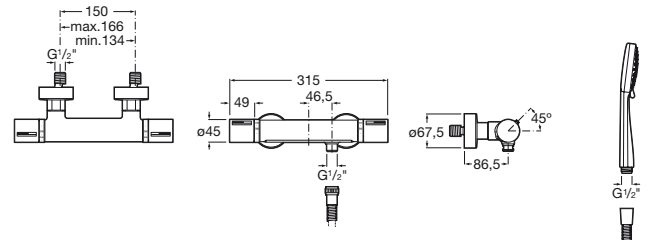

T-1000

Thermostatic wall-mounted shower mixer with handshower, 1.50 m flexible hose and wall bracket for handshower

TECHNICAL DRAWINGS

FEATURES

- Application: Shower
- Faucet type: Thermostatic
- Finish: Chrome
- Installation type: Wall-mounted
- Maximum width between connections (mm): 166
- Minimum width between connections (mm): 134
- Number of water inlets: 2
- Temperature selection
- Type of cartridge: Thermostatic
- Water connection diameter: 1/2"